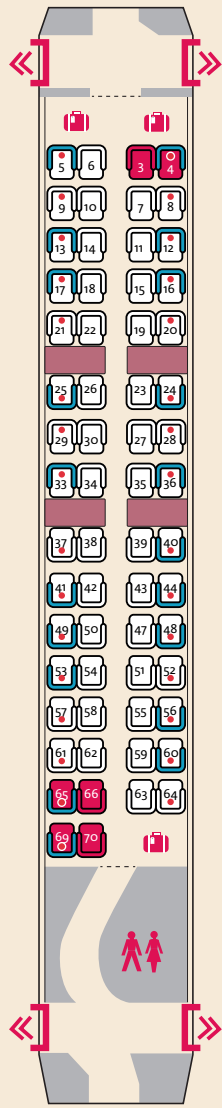

Voyager Trains

**First Class
Coach A**

COACH B
(Coach C on 4-car trains)

**Standard
Coach B**

COACH A

COACH C

**Standard
Coach C**

COACH B

(Coach A on 4-car trains)

COACH D

**Standard
Coach D**

COACH B

COACH F

**Standard
Coach F**

COACH D

- Window seats
- Priority seats
- Seat with number
- Table
- ♿ Wheelchair space
- ♂ ♀ Accessible toilet
- ♂ ♀ Toilet
- Luggage storage
- ↔ Entrance/Exit
- 🚲 Bike storage
- NR This seat is non-reservable
- Sliding door
- Plug socket available