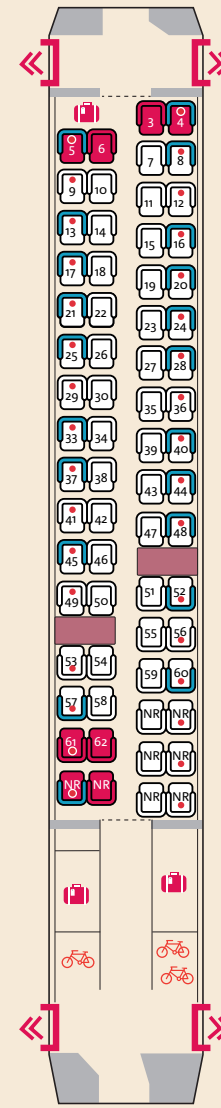

Voyager Trains

**First Class
Coach A**

COACH B
(Coach C on 4-car trains)

**Standard
Coach B**

COACH A

COACH C

**Standard
Coach C**

COACH B

(Coach A on 4-car trains)

COACH D

**Standard
Coach D**

COACH B

COACH F

**Standard
Coach F**

COACH D

- Window seats
- Priority seats
- Seat with number
- Table
- ♿ Wheelchair space
- ♂ ♀ Accessible toilet
- ♂ ♀ Toilet
- Luggage storage
- ↔ Entrance/Exit
- 🚲 Bike storage
- NR This seat is non-reservable
- Sliding door
- Plug socket available