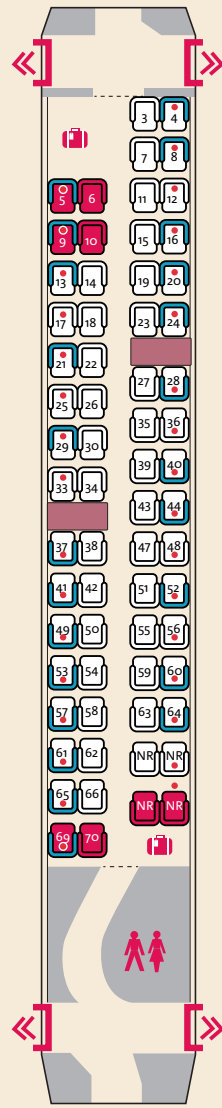

Voyager Trains

**First Class
Coach A**

COACH B
(Coach C on 4-car trains)

**Standard
Coach B**

COACH A

COACH C

**Standard
Coach C**

COACH B

(Coach A on 4-car trains)

COACH D

**Standard
Coach D**

COACH B

COACH F

**Standard
Coach F**

COACH D

- Window seats
- Priority seats
- Seat with number
- Table
- ♿ Wheelchair space
- ♂ ♀ Accessible toilet
- ♂ ♀ Toilet
- Luggage storage
- ↔ Entrance/Exit
- 🚲 Bike storage
- NR This seat is non-reservable
- Sliding door
- Plug socket available