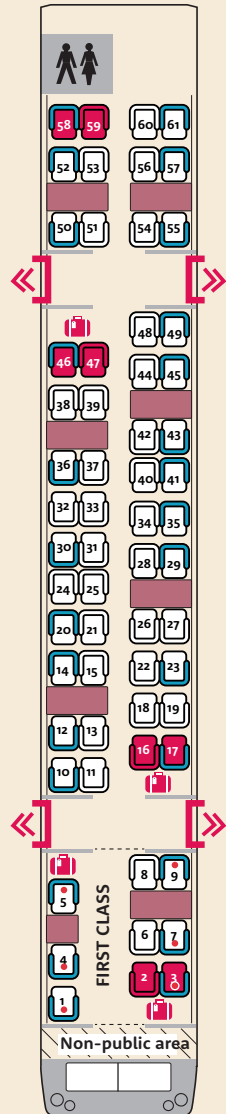

Turbostar Trains

First Class/Standard Coach A

COACH B
▲
(Coach C on 2-car trains)

Standard Coach B

COACH C
▲

▼
COACH A

Standard Coach C

▼
COACH B
(Coach A on 2-car trains)

- Window seats
- x Priority seats
- x Seat with number
- Table
- ♿ Wheelchair space
- ♿ ♿ Accessible toilet
- ♿ ♿ Toilet
- Luggage storage
- ↔ Entrance/Exit
- 🚲 Bike storage
- NR This seat is non-reservable
- Sliding door
- Plug socket available