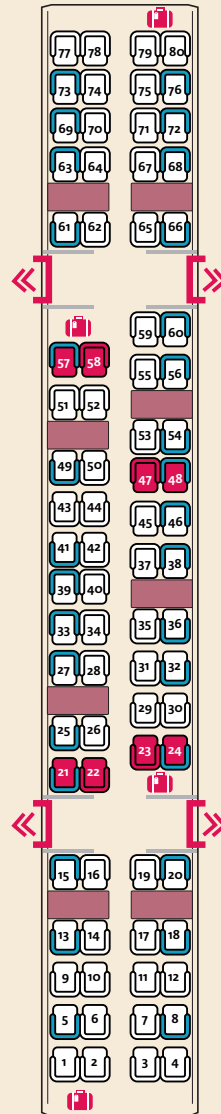

Turbostar Trains

First Class/Standard Coach A

COACH B
▲
(Coach C on 2-car trains)

Standard Coach B

COACH C
▲

▼
COACH A

Standard Coach C

▼
COACH B
(Coach A on 2-car trains)

- Window seats
- x Priority seats
- x Seat with number
- Table
- ♿ Wheelchair space
- ♿ ♿ Accessible toilet
- ♿ ♿ Toilet
- Luggage storage
- ↔ Entrance/Exit
- 🚲 Bike storage
- NR This seat is non-reservable
- Sliding door
- Plug socket available