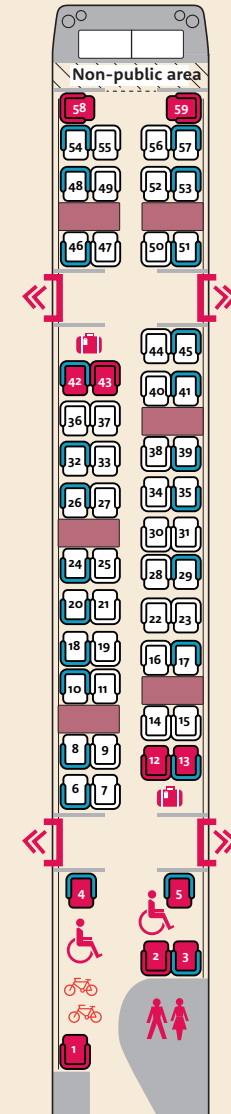

Turbostar Trains

First Class/Standard Coach A

COACH B
▲
(Coach C on 2-car trains)

Standard Coach B

COACH C
▲

▼
COACH A

Standard Coach C

▼
COACH B
(Coach A on 2-car trains)

- Window seats
- x Priority seats
- x Seat with number
- Table
- ♿ Wheelchair space
- ♿ ♿ Accessible toilet
- ♿ ♿ Toilet
- Luggage storage
- ↔ Entrance/Exit
- 🚲 Bike storage
- NR This seat is non-reservable
- Sliding door
- Plug socket available