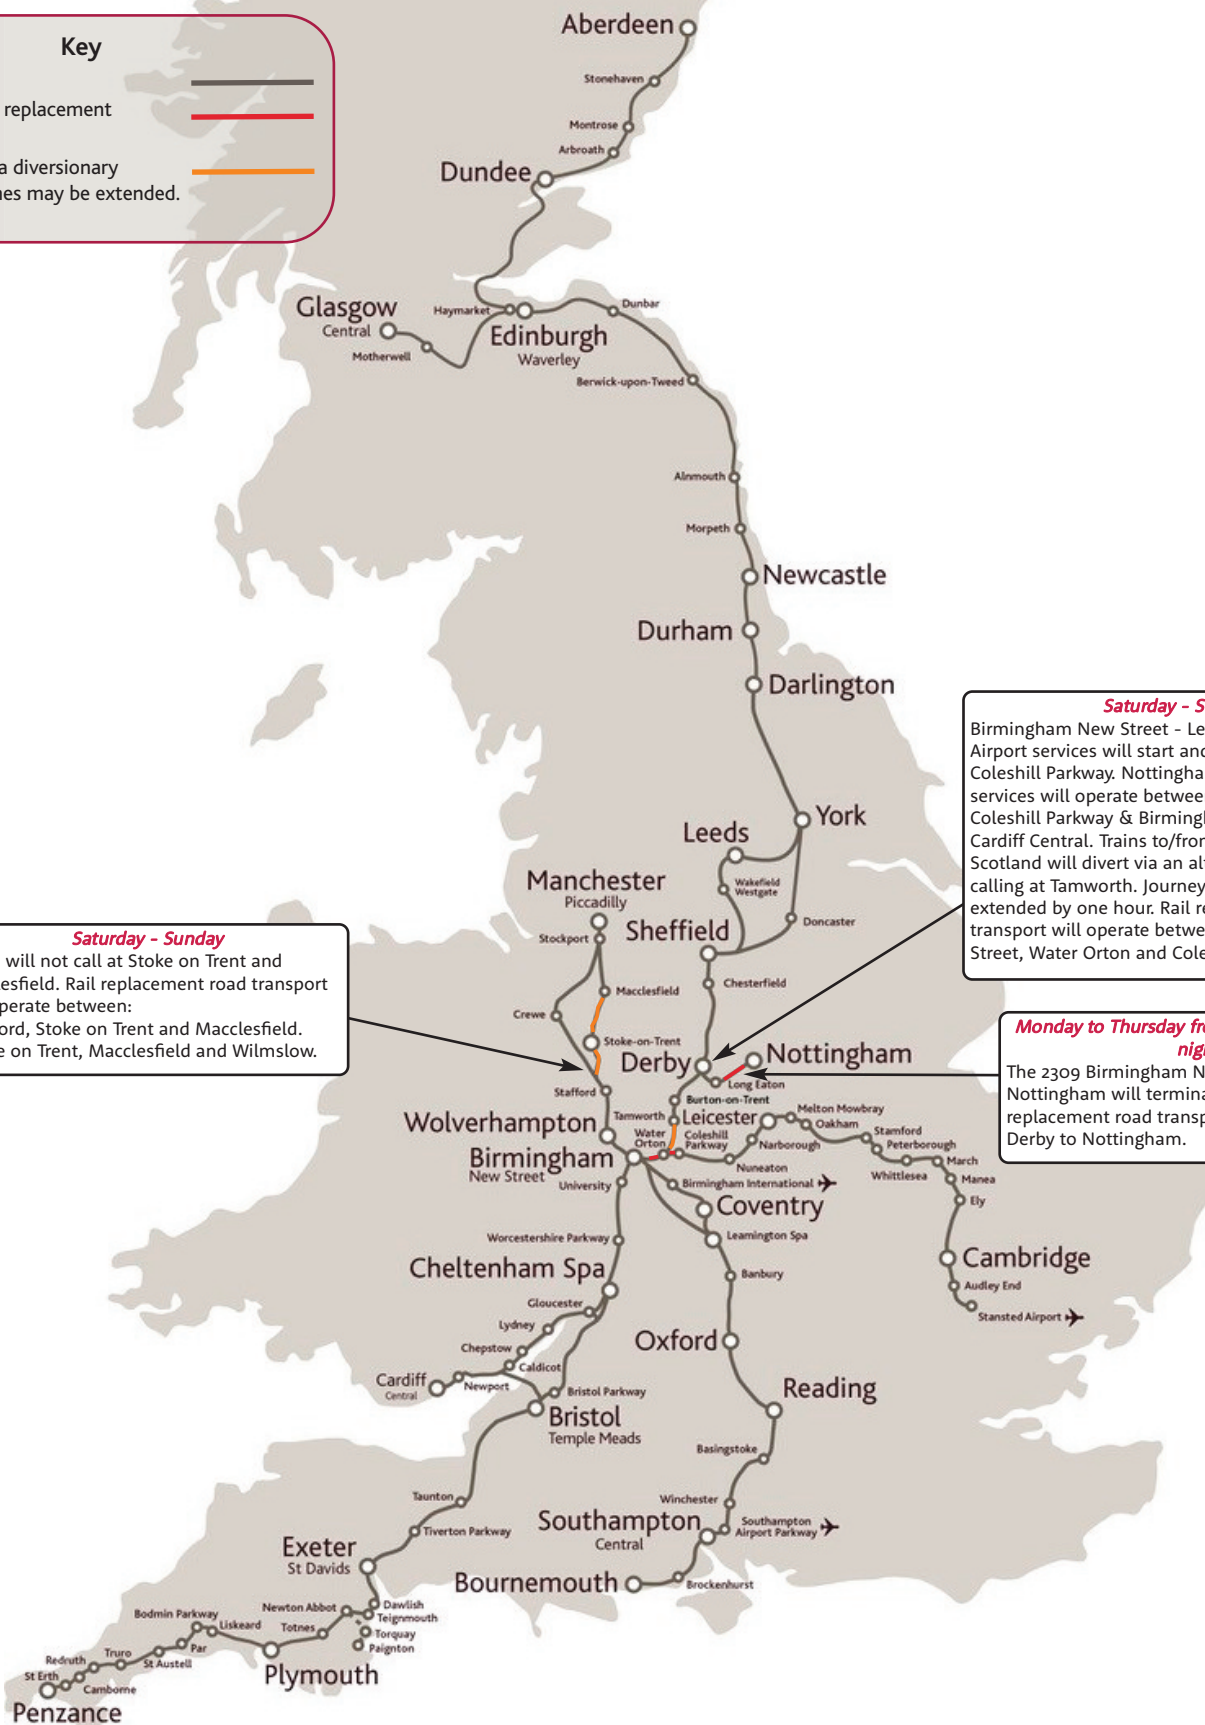

# Changes to train times

Saturday 10 - Thursday 15 August 2024

**Key**

- Route open.
- Route closed road replacement in operation.
- Trains operate on a diversionary route, journey times may be extended.

**Saturday - Sunday**  
 Trains will not call at Stoke on Trent and Macclesfield. Rail replacement road transport will operate between:  
 -Stafford, Stoke on Trent and Macclesfield.  
 -Stoke on Trent, Macclesfield and Wilmslow.

**Saturday - Sunday**  
 Birmingham New Street - Leicester - Stansted Airport services will start and terminate at Coleshill Parkway. Nottingham - Cardiff Central services will operate between Nottingham and Coleshill Parkway & Birmingham New Street and Cardiff Central. Trains to/from North East and Scotland will divert via an alternative route not calling at Tamworth. Journey times will be extended by one hour. Rail replacement road transport will operate between Birmingham New Street, Water Orton and Coleshill Parkway.

**Monday to Thursday from 2350 to 0455 each night**  
 The 2309 Birmingham New Street to Nottingham will terminate at Derby. Rail replacement road transport will operate from Derby to Nottingham.