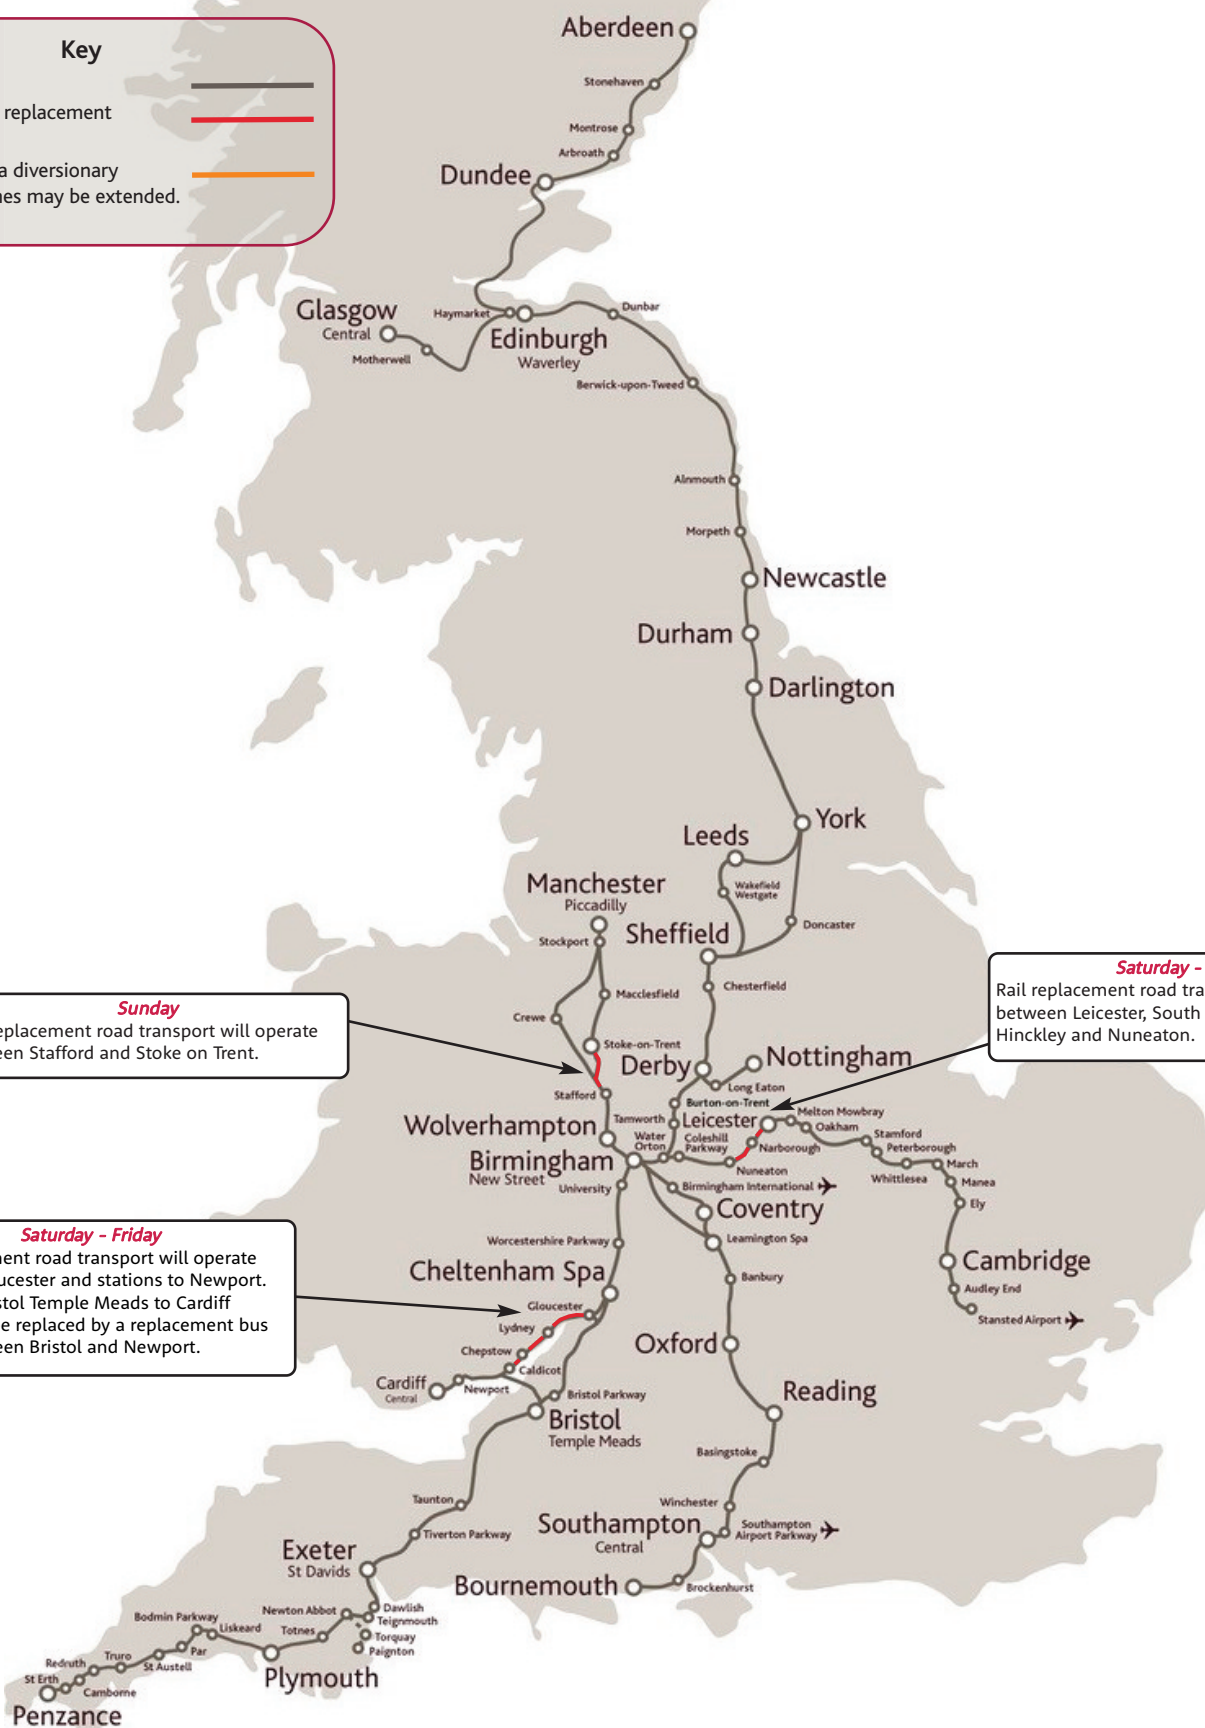

Changes to train times

Saturday 03 - Friday 09 August 2024

Key

- Route open. 
- Route closed road replacement in operation. 
- Trains operate on a diversionary route, journey times may be extended. 

Sunday
Rail replacement road transport will operate between Stafford and Stoke on Trent.

Saturday - Sunday
Rail replacement road transport will operate between Leicester, South Wigston, Narborough Hinckley and Nuneaton.

Saturday - Friday
Rail replacement road transport will operate between Gloucester and stations to Newport. The 0520 Bristol Temple Meads to Cardiff Central will be replaced by a replacement bus service between Bristol and Newport.