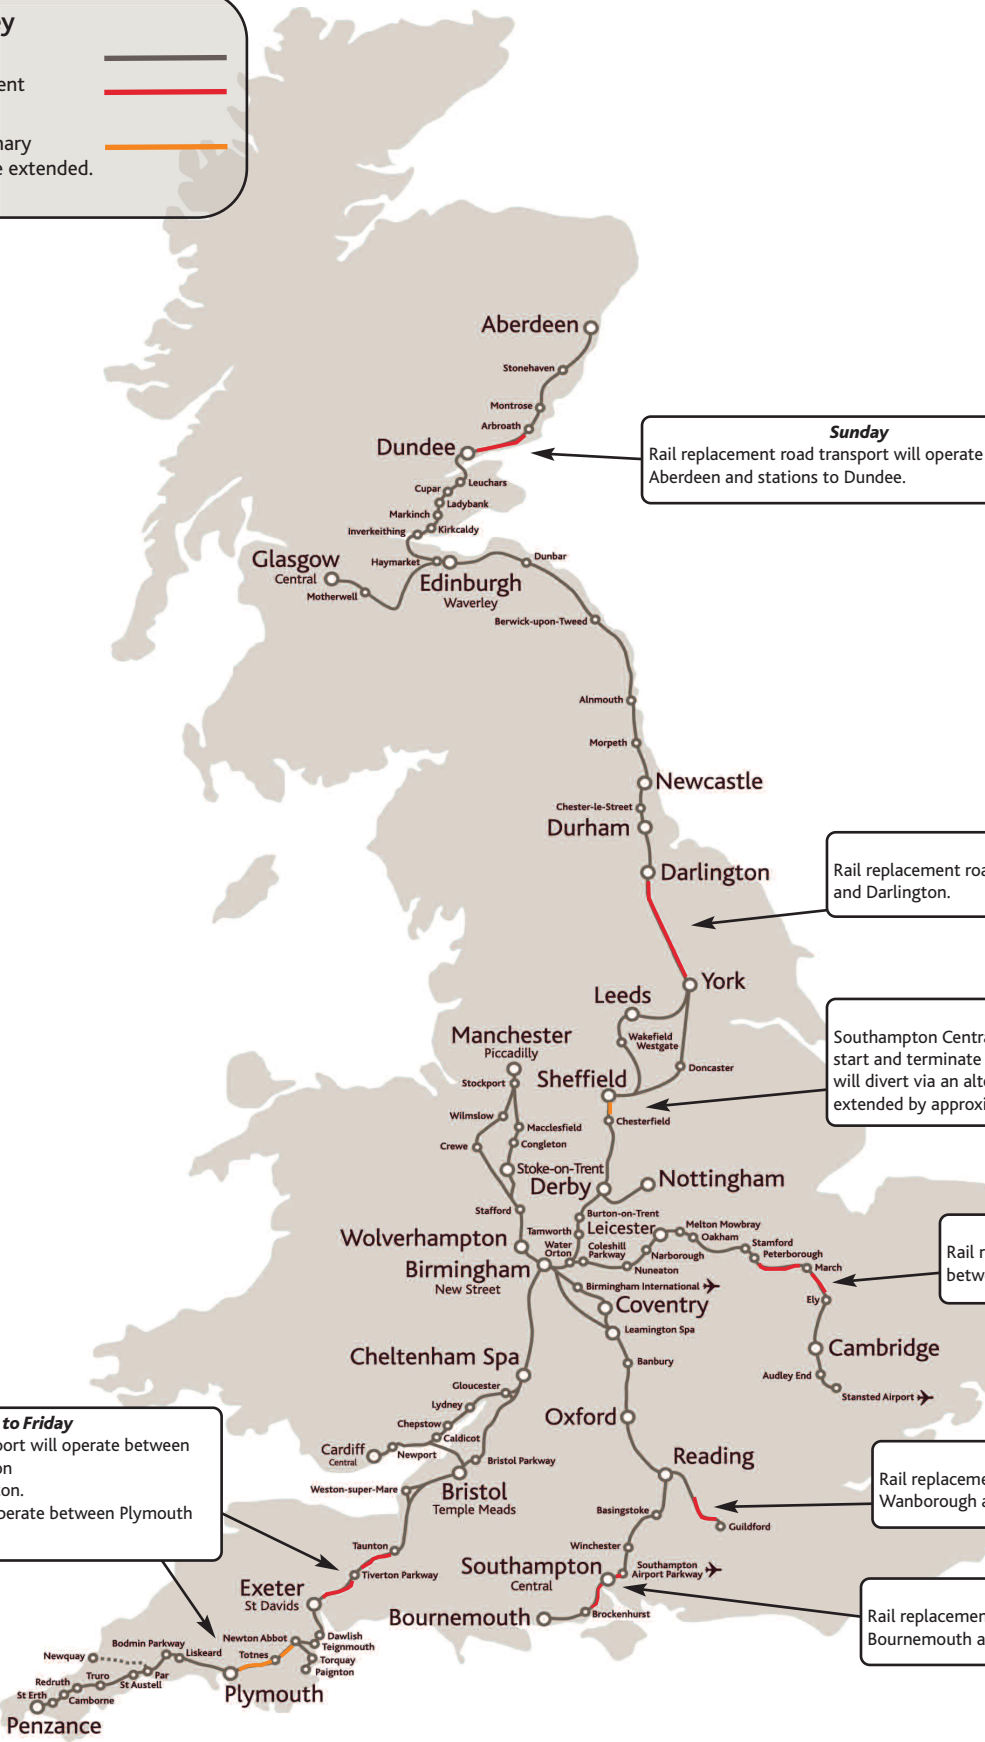

Changes to train times

Saturday 2 to Friday 8 March 2019

The following track improvement works will be taking place at the locations below. For timetable information you can download our free Train Tickets app or call National Rail Enquiries on 03457 48 49 50.

Key

- Route open.
- Route closed road replacement in operation.
- Trains operate on a diversionary route, journey times may be extended.

Sunday
Rail replacement road transport will operate between Aberdeen and stations to Dundee.

Sunday from 2000
Rail replacement road transport will operate between York and Darlington.

Saturday & Sunday
Southampton Central/Reading to Newcastle services will start and terminate at Derby. Northbound trains to Scotland will divert via an alternative route with journey times extended by approximately 10 minutes.

Sunday
Rail replacement road transport will operate between Peterborough, March and Ely.

Saturday to Friday
Rail replacement road transport will operate between -Exeter St Davids and Taunton -Tiverton Parkway and Taunton. A revised train service will operate between Plymouth and Exeter St Davids.