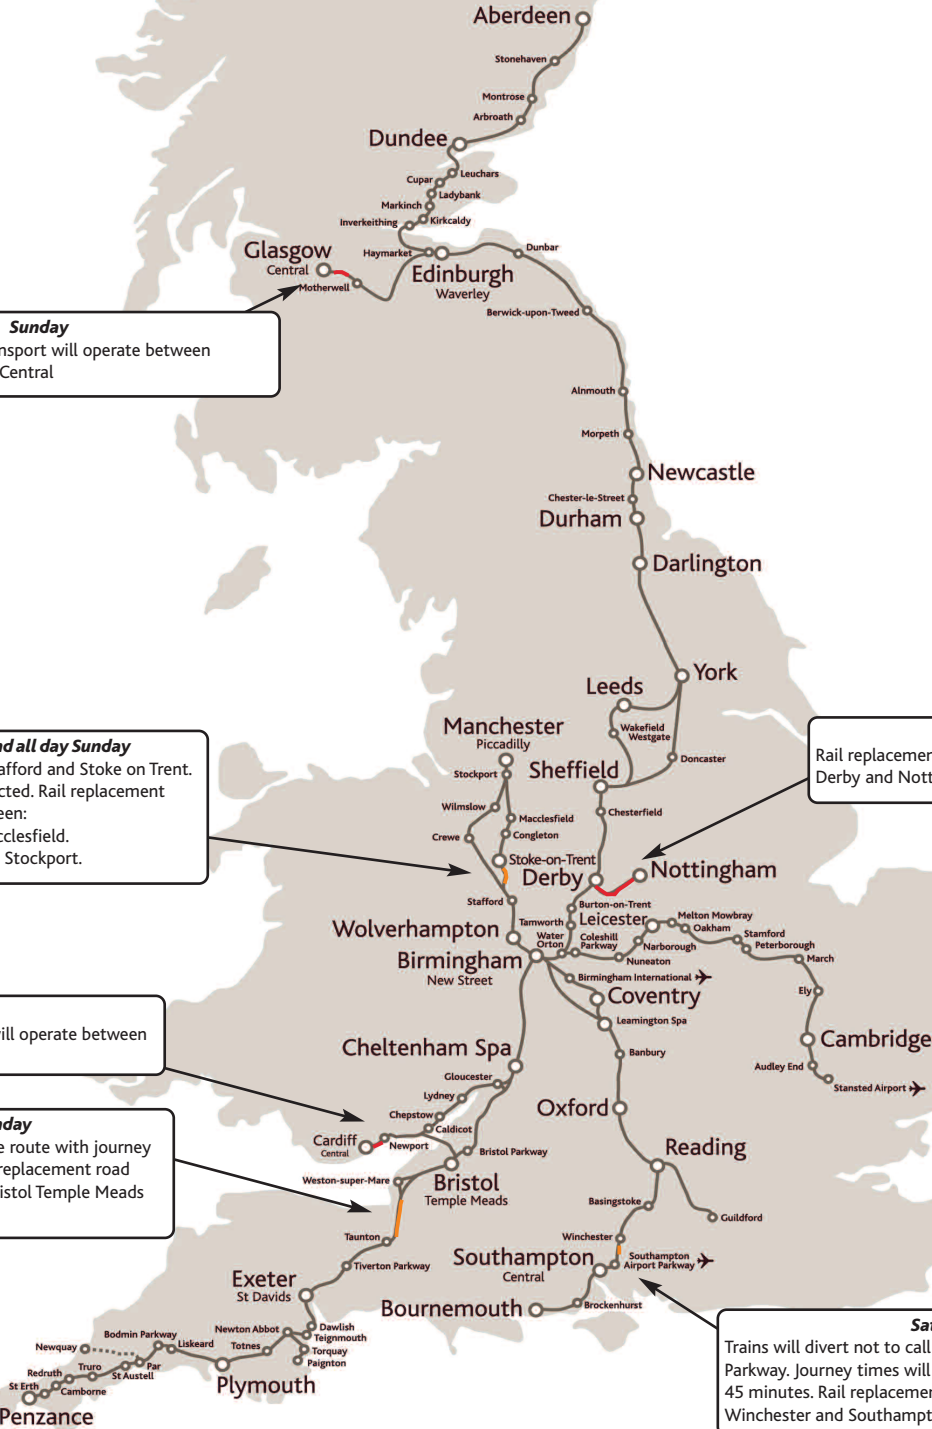

Key

- Route open.
- Route closed road replacement in operation.
- Trains operate on a diversionary route, journey times may be extended.

Sunday
 Rail replacement road transport will operate between Motherwell and Glasgow Central

Saturday from 2230 and all day Sunday
 Trains will divert not to call at Stafford and Stoke on Trent. Journey times will remain unaffected. Rail replacement road transport will operate between:
 -Stafford, Stoke on Trent and Macclesfield.
 -Stoke on Trent, Macclesfield and Stockport.

Sunday
 Rail replacement road transport will operate between Derby and Nottingham.

Sunday
 Rail replacement road transport will operate between Cardiff Central and Newport.

Saturday & Sunday
 Trains will divert via an alternative route with journey times extended by one hour. Rail replacement road transport will operate between Bristol Temple Meads and Weston super Mare.

Saturday & Sunday
 Trains will divert not to call at Winchester and Southampton Airport Parkway. Journey times will be extended by approximately 45 minutes. Rail replacement road transport will operate between Winchester and Southampton Central.