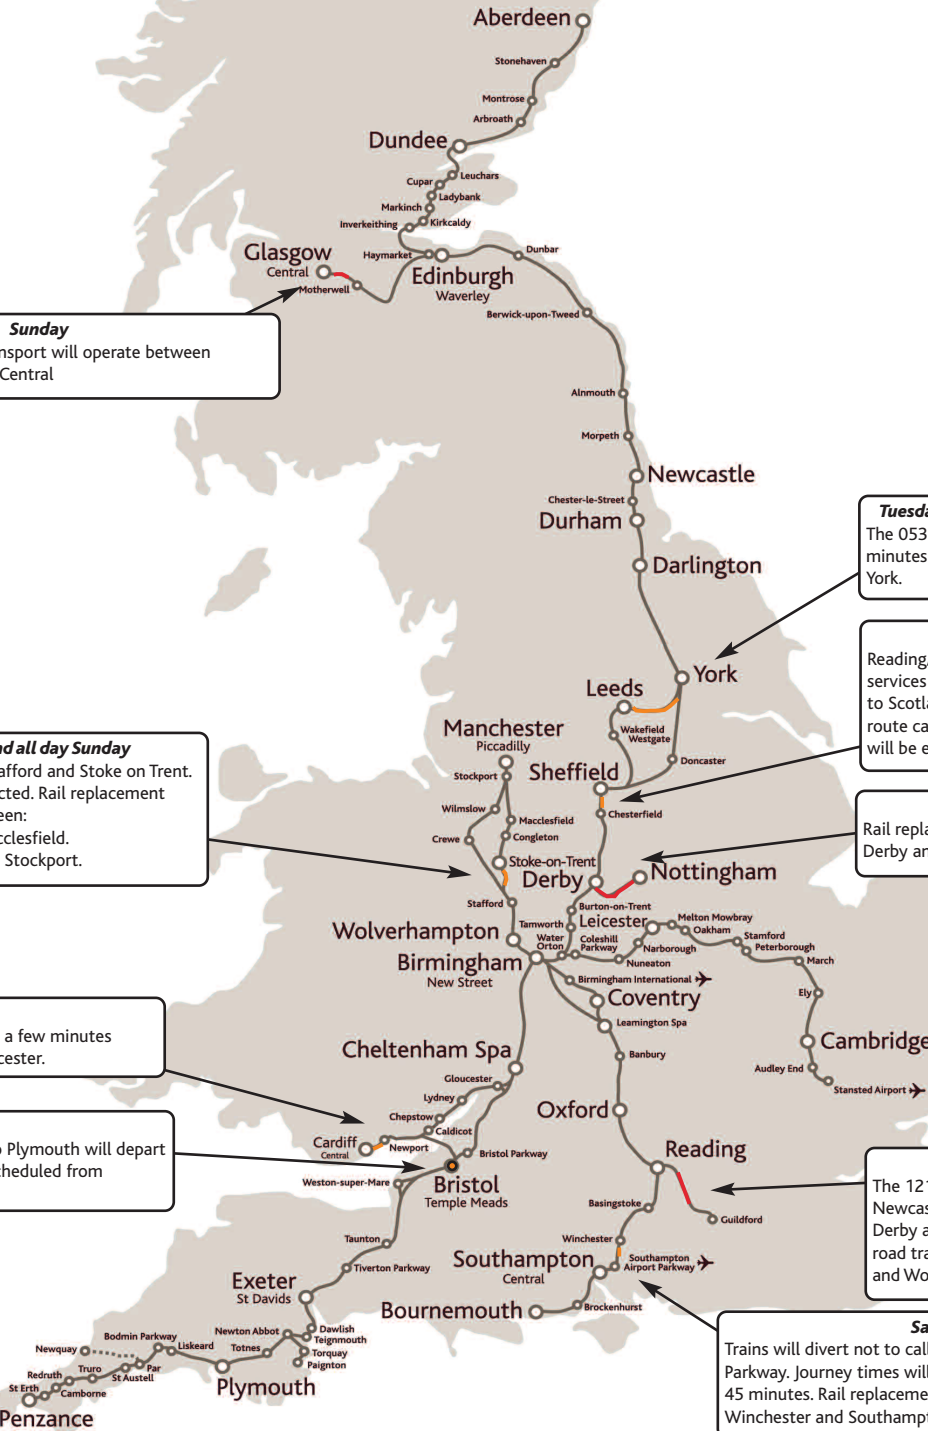

# Changes to train times

### Key

- Route open.
- Route closed road replacement in operation.
- Trains operate on a diversionary route, journey times may be extended.

**Sunday**  
Rail replacement road transport will operate between Motherwell and Glasgow Central

**Tuesday to Friday from 0001 to 0540 each night**  
The 0531 Leeds to Glasgow will depart a few minutes later from Leeds and run as scheduled from York.

**Sunday**  
Reading/ Birmingham New Street - Newcastle services will start and terminate at Derby. Plymouth to Scotland services will divert via an alternative route calling additionally at Doncaster. Journey times will be extended by one hour.

**Sunday**  
The 1214 Guildford to Newcastle and 1735 Newcastle to Guildford will operate between Derby and Reading only. GWR Rail replacement road transport will operate between Guildford and Wokingham.