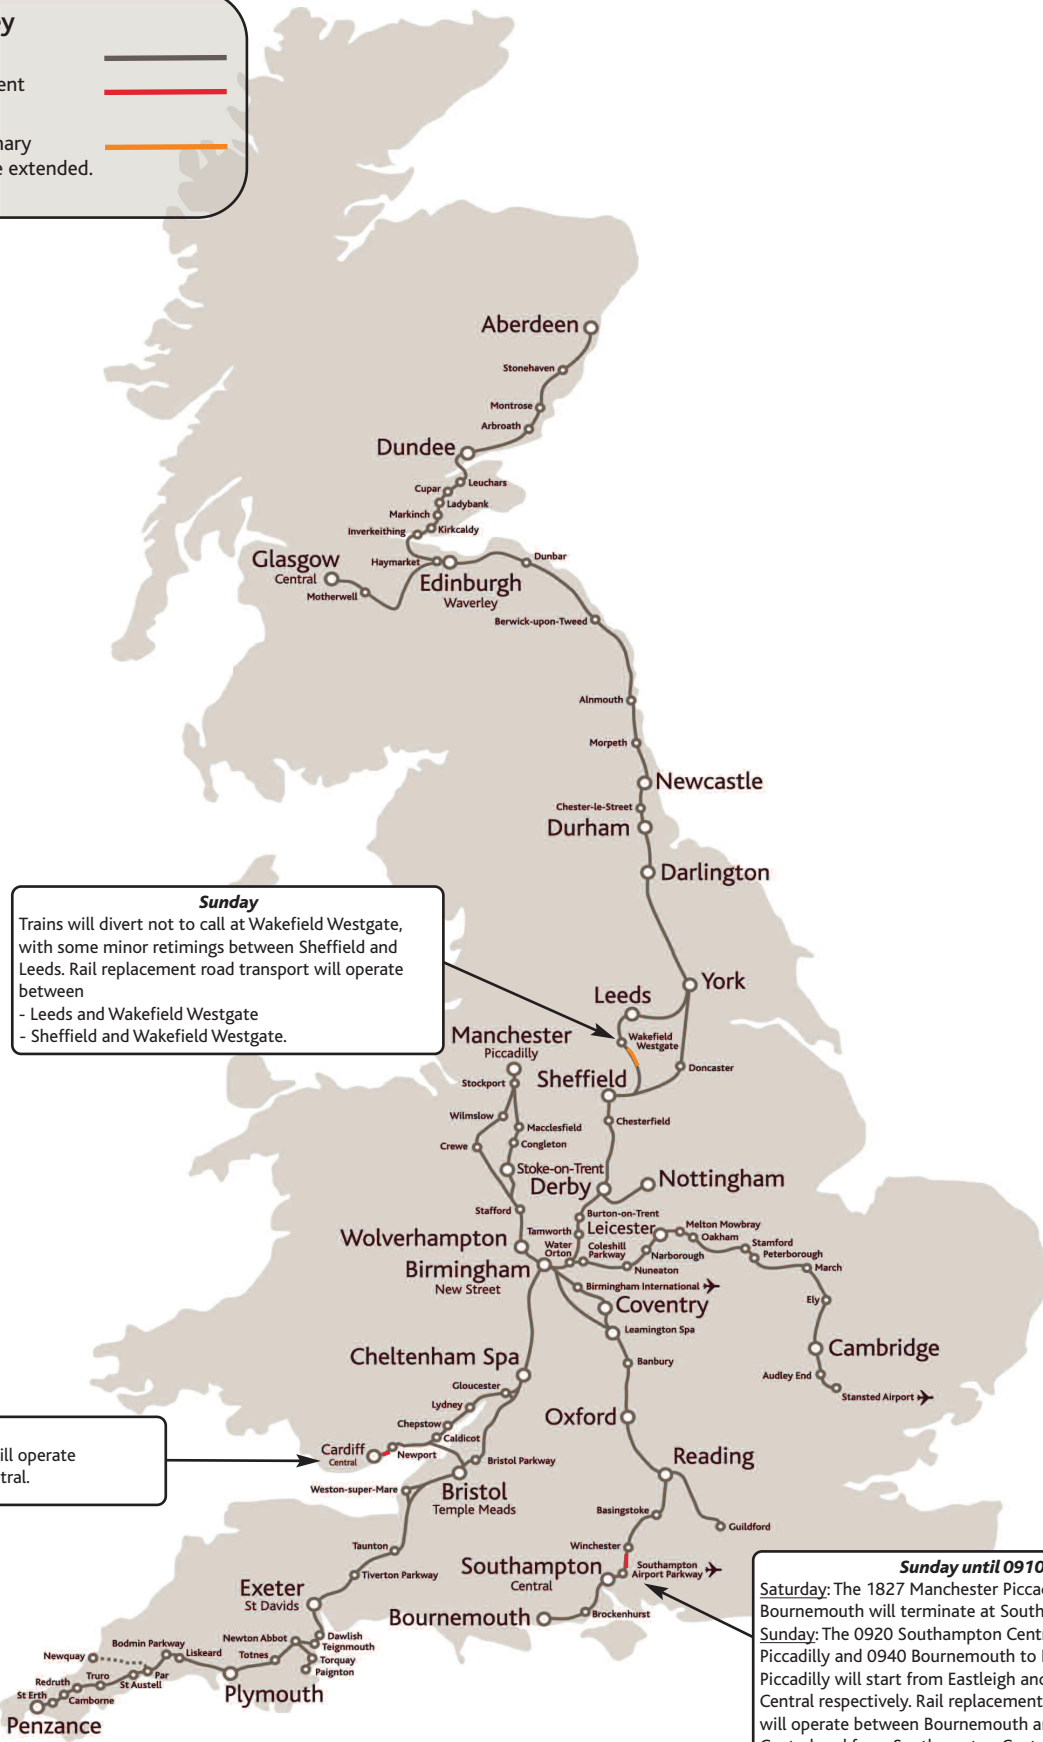

# Changes to train times

## Sunday 9 June 2019

The following track improvement works will be taking place at the locations below. For timetable information you can download our free Train Tickets app or call National Rail Enquiries on 03457 48 49 50.

**Key**

- Route open.
- Route closed road replacement in operation.
- Trains operate on a diversionary route, journey times may be extended.

**Sunday**  
 Trains will divert not to call at Wakefield Westgate, with some minor retimings between Sheffield and Leeds. Rail replacement road transport will operate between  
 - Leeds and Wakefield Westgate  
 - Sheffield and Wakefield Westgate.

**Sunday**  
 Rail replacement road transport will operate between Newport and Cardiff Central.

**Sunday until 0910**  
 Saturday: The 1827 Manchester Piccadilly to Bournemouth will terminate at Southampton Central.  
 Sunday: The 0920 Southampton Central to Manchester Piccadilly and 0940 Bournemouth to Manchester Piccadilly will start from Eastleigh and Southampton Central respectively. Rail replacement road transport will operate between Bournemouth and Southampton Central and from Southampton Central to Eastleigh.