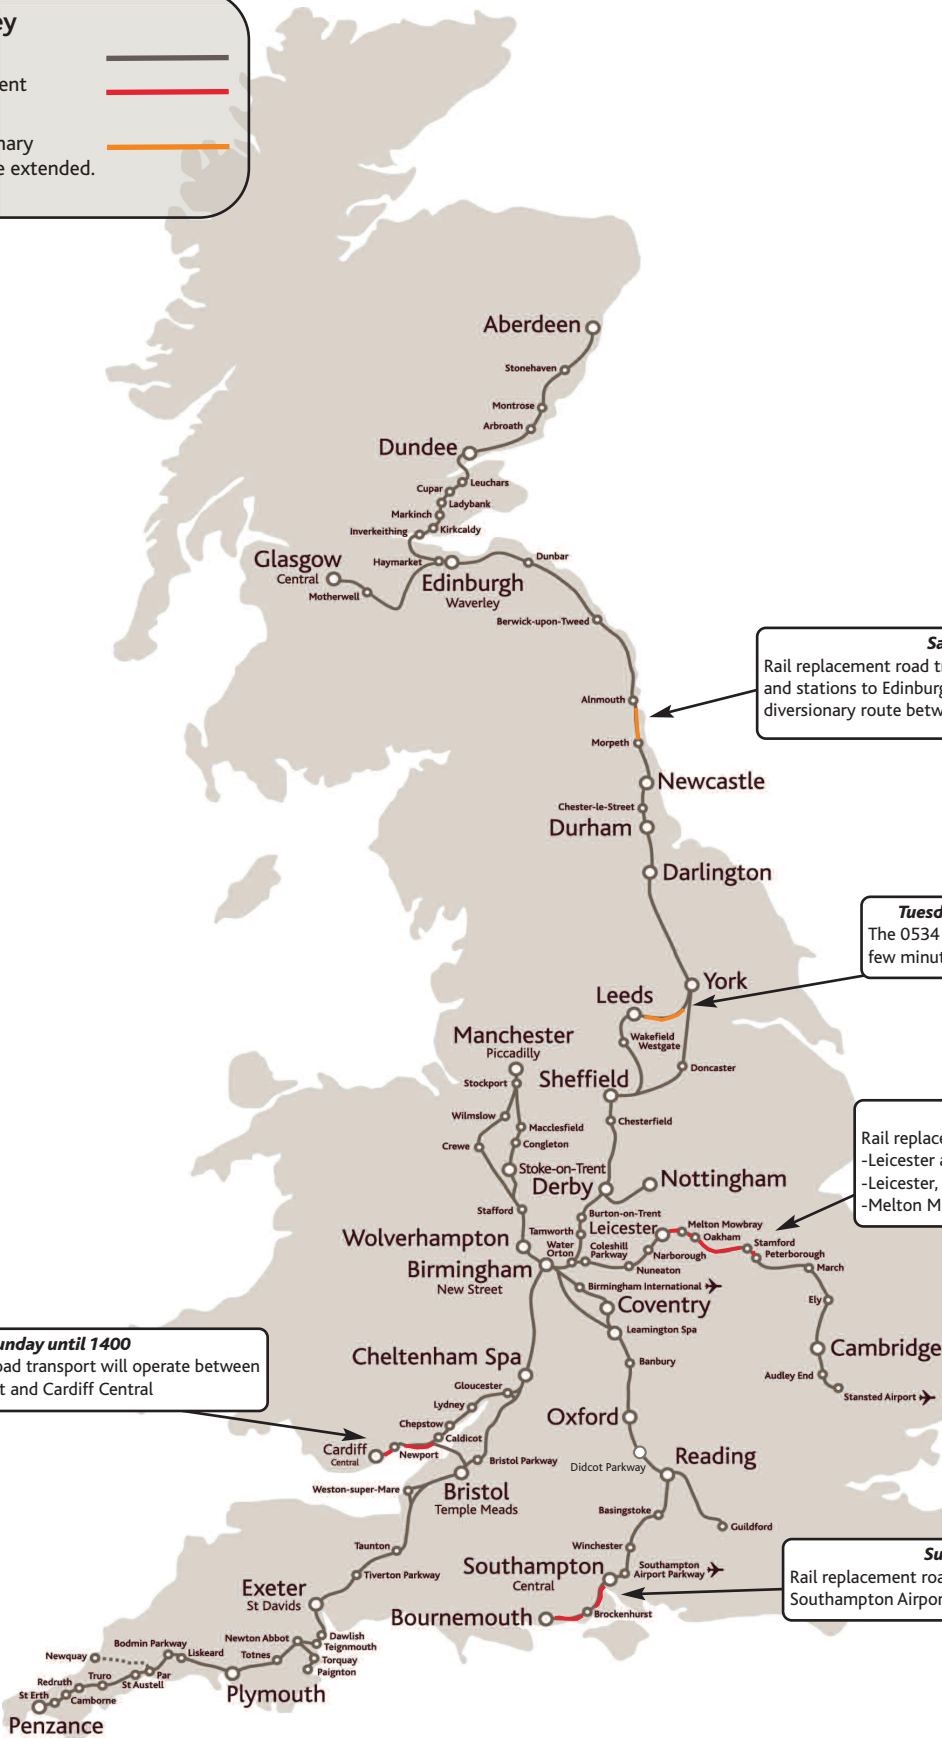

Changes to train times

Saturday 21 - Friday 27 September 2019

The following track improvement works will be taking place at the locations below. For timetable information you can download our free Train Tickets app or call National Rail Enquiries on 03457 48 49 50.

Key

- Route open.
- Route closed road replacement in operation.
- Trains operate on a diversionary route, journey times may be extended.

Saturday & Sunday
 Rail replacement road transport will operate between Morpeth and stations to Edinburgh. LNER rail services will operate on a diversionary route between Edinburgh and Newcastle.

Tuesday - Friday from 0001 to 0540 each night
 The 0534 Leeds to Glasgow Central will depart Leeds a few minutes later than normal.

Sunday
 Rail replacement road transport will operate between
 -Leicester and Peterborough
 -Leicester, Melton Mowbray, Oakham and Stamford
 -Melton Mowbray, Oakham, Stamford and Peterborough.

Sunday until 1400
 Rail replacement road transport will operate between
 Chepstow, Newport and Cardiff Central

Sunday until 1545
 Rail replacement road transport will operate between
 Southampton Airport Parkway and Bournemouth.