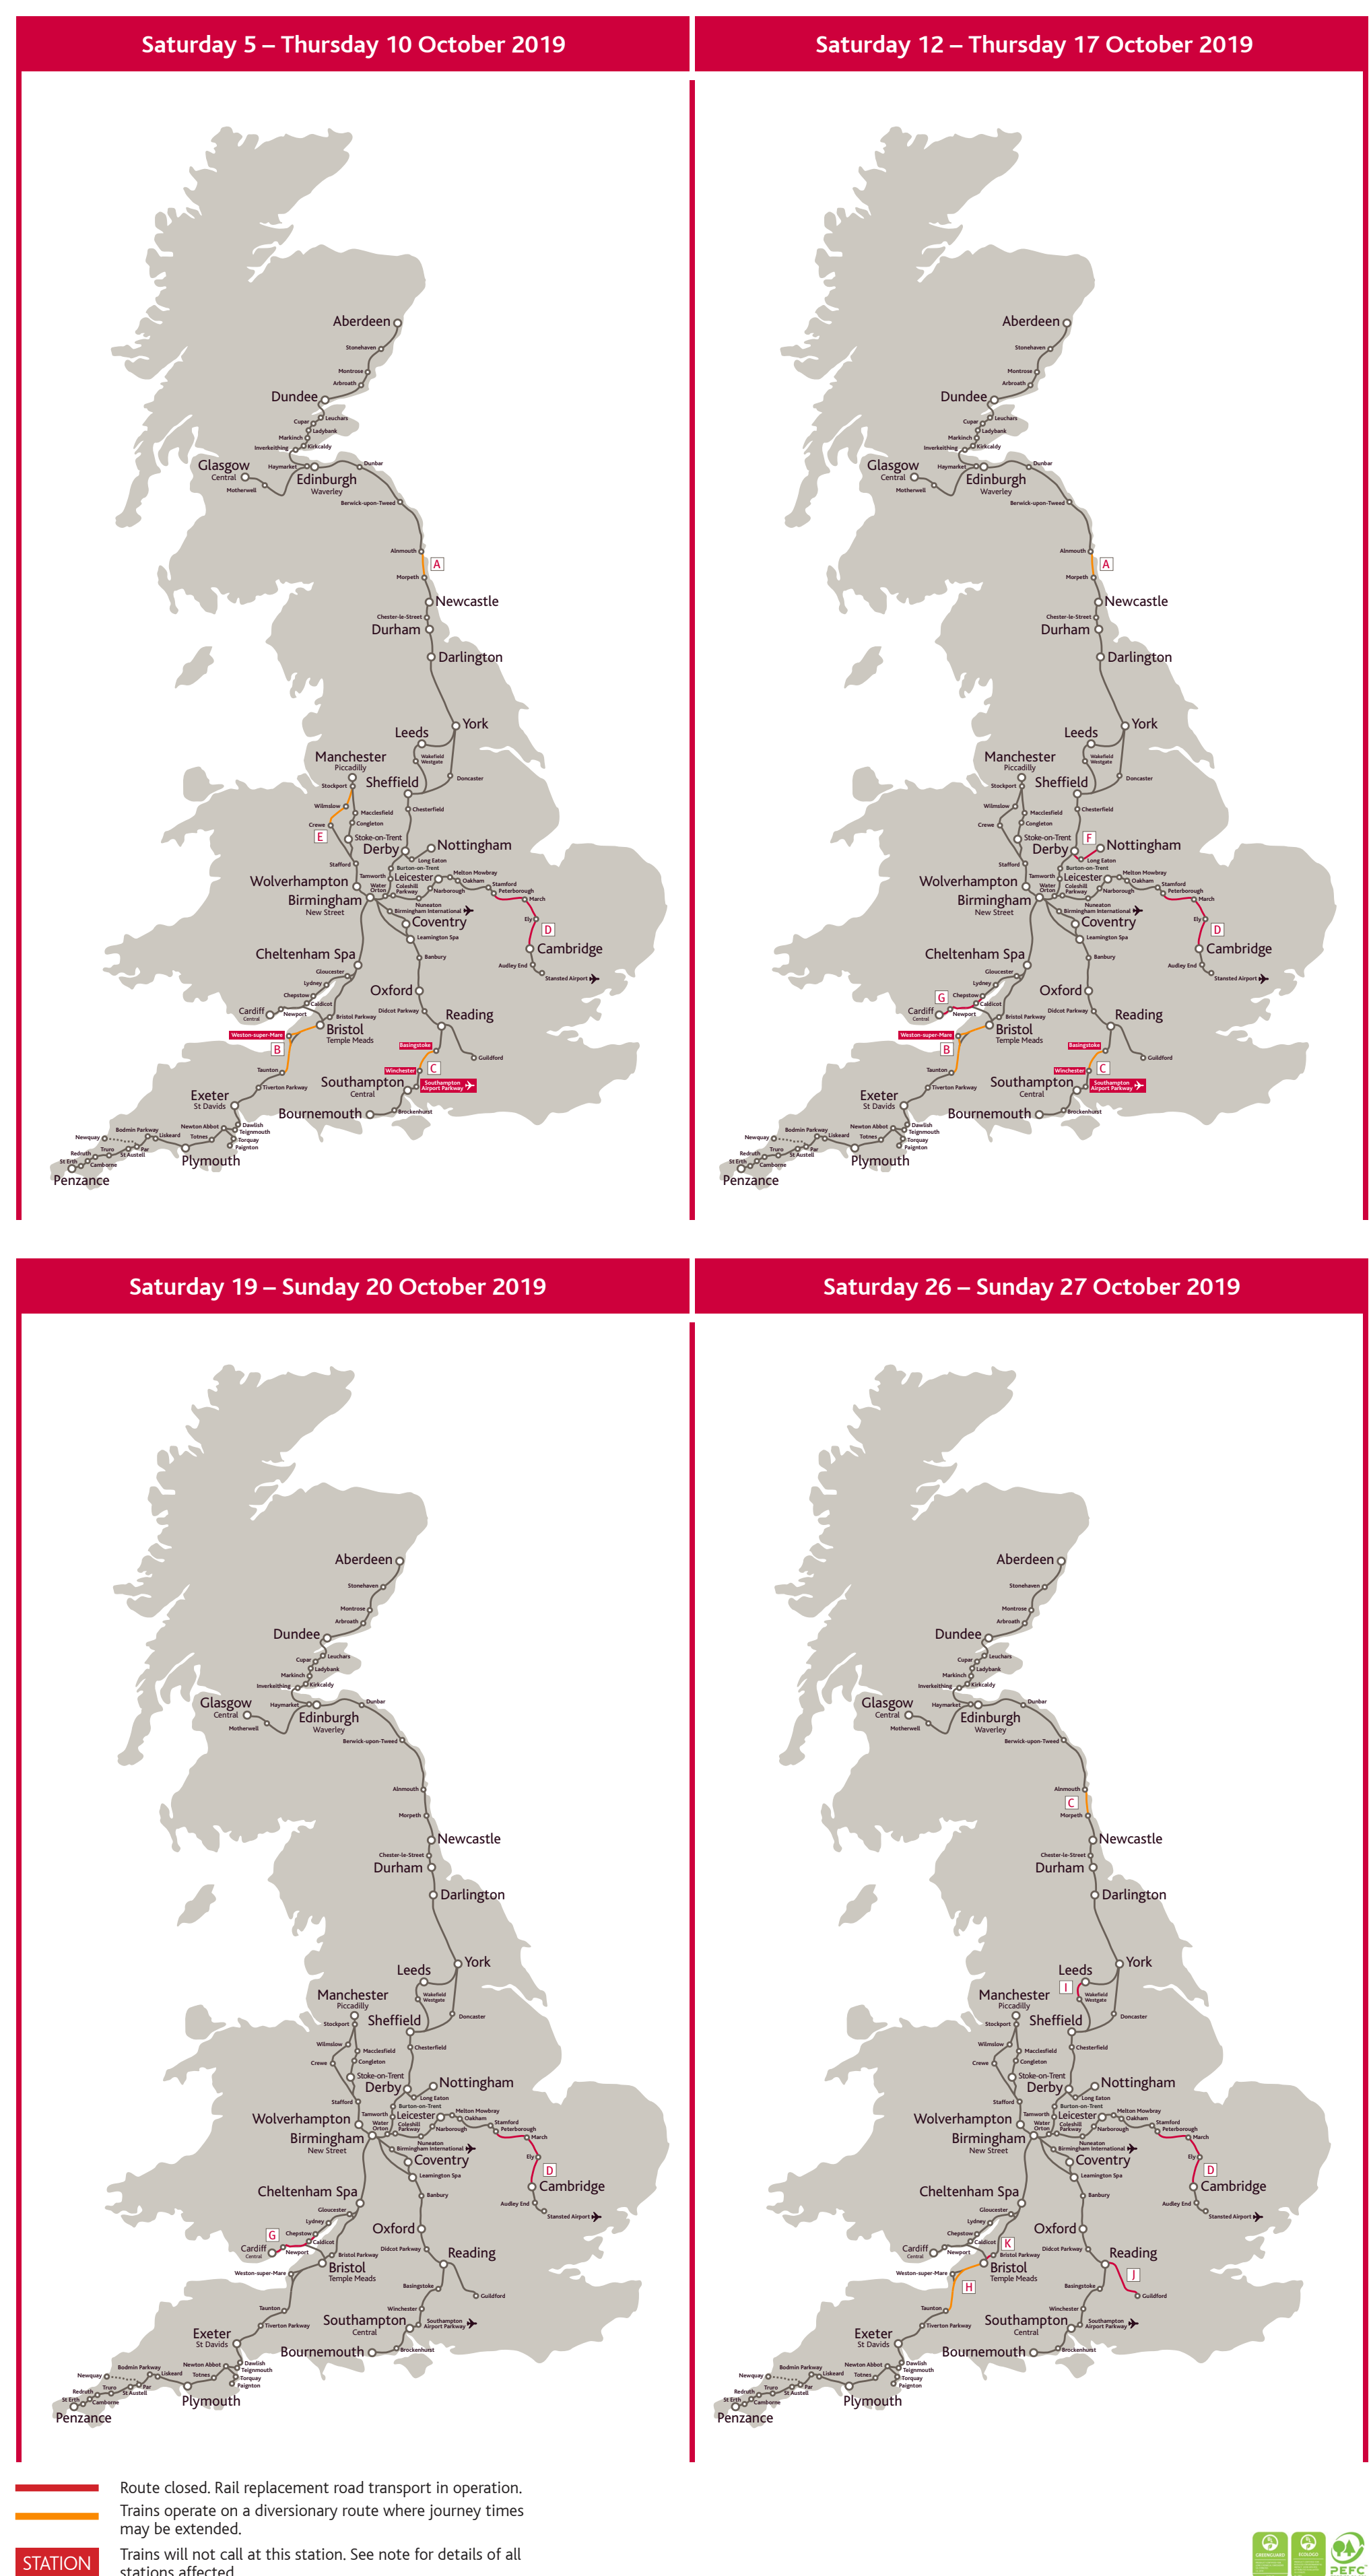

E Crewe

Monday 7 - Thursday 10 October from 2250 to 0515 each night

The 2230 Birmingham New Street to Manchester Piccadilly will divert via an alternative route and arrives into Manchester Piccadilly a few minutes earlier.

F Nottingham

Monday 14 - Thursday 17 October from 0001 to 0455 each night

The 2309 Birmingham New Street to Nottingham will terminate at Derby. Rail replacement road transport will run from Derby to Nottingham.

G Chepstow

Sunday 13 October until 1400. Saturday 19 and Sunday 20 October

Rail replacement road transport will operate between Chepstow, Newport and Cardiff Central.

H Bristol Temple Meads

Saturday 26 - Sunday 27 October

Trains will divert via an alternative route not calling at Bristol Parkway with journey times extended by one hour. Rail replacement road transport will operate between

-Bristol Temple Meads and Bristol Parkway

-Cheltenham Spa and Bristol Parkway.

I Leeds

Sunday 27 October until 1140

Rail replacement road transport will operate between

-Leeds and Wakefield Westgate

-Leeds and York.

J Guildford

Saturday 26 - Sunday 27 October

Rail replacement road transport will operate between Wokingham and Reading.

K Bristol Parkway

Saturday 26 October until 0720

Early morning rail replacement road transport will operate between

-Bristol Parkway - Bristol Temple Meads

-Bristol Temple Meads - Taunton

-Bristol Temple Meads - Gloucester.

For more information please visit crosscountrytrains.co.uk or call National Rail Enquiries on 03457 48 49 50.

WE GO
CROSSCOUNTRY

crosscountry
by arriva