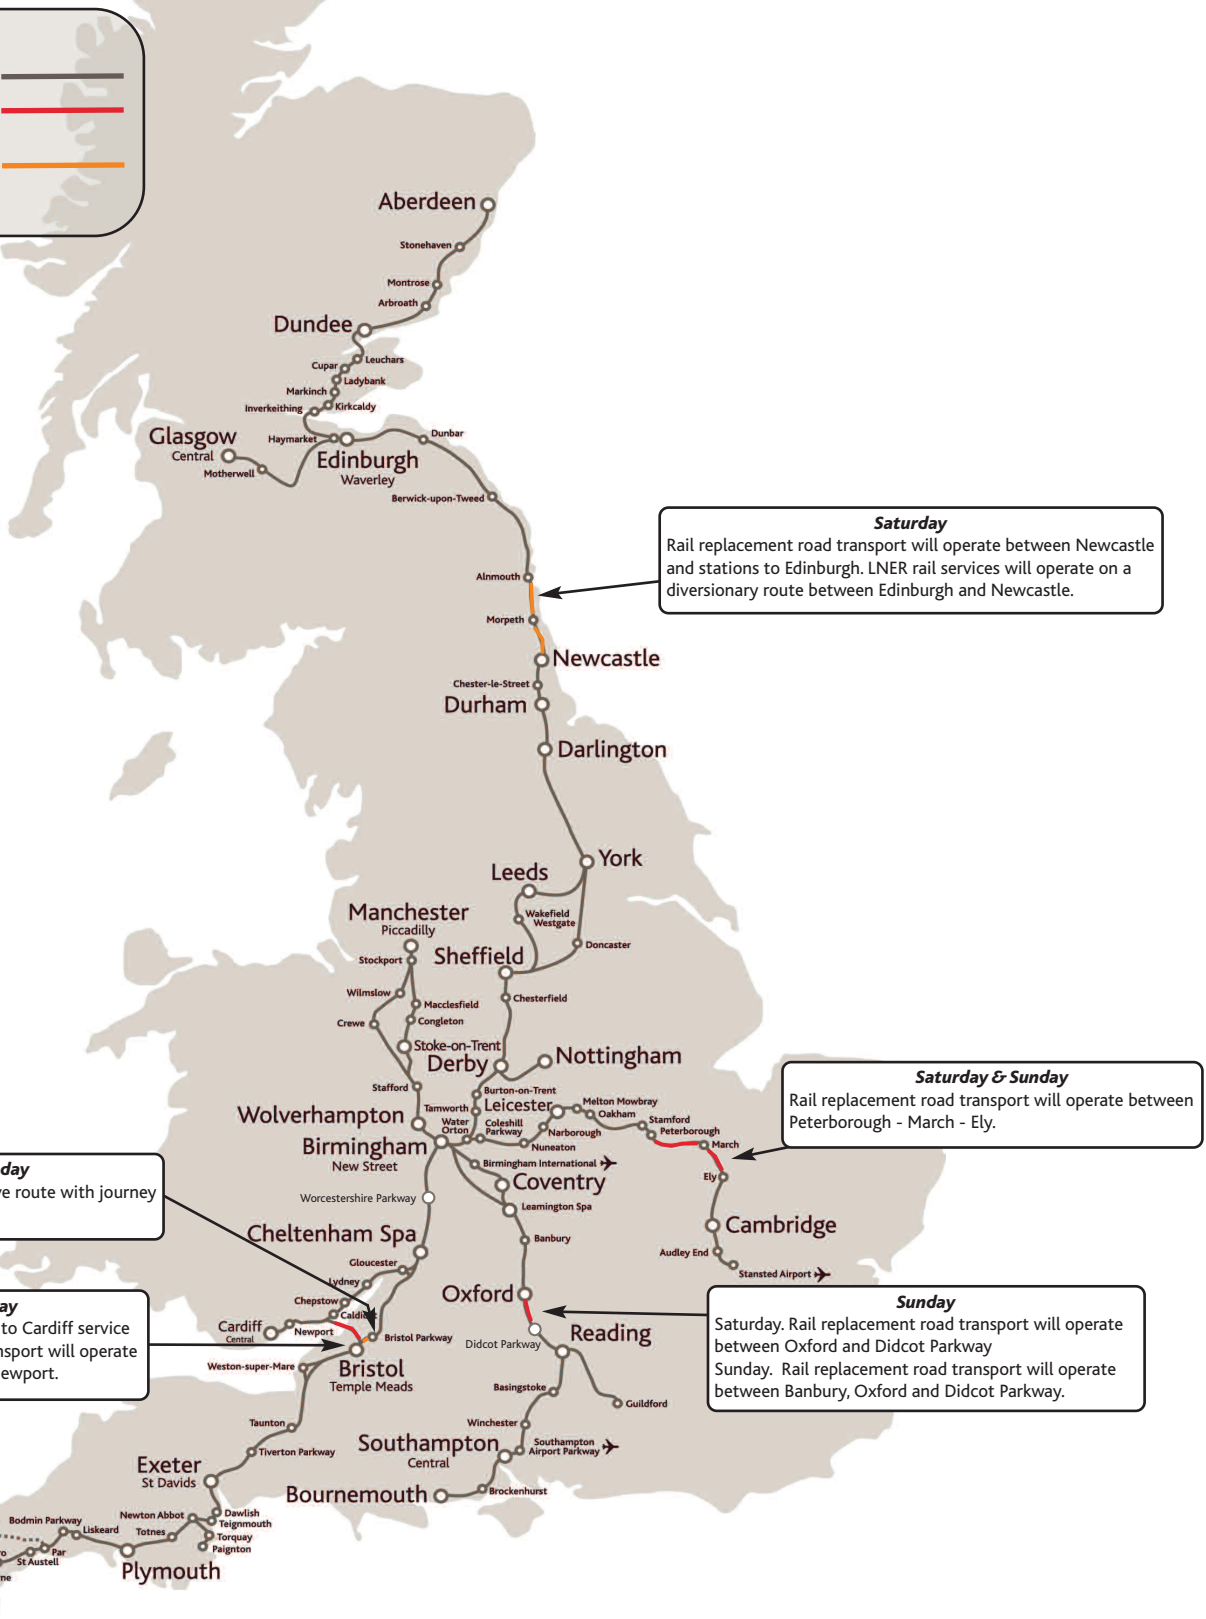

CHANGES TO TRAIN TIMES.

Saturday 24 - Friday 30 October 2020

The following track improvement works will be taking place at the locations below. For timetable information you can download our free Train Tickets app or call National Rail Enquiries on 03457 48 49 50.

Key

- Route open.
- Route closed road replacement in operation.
- Trains operate on a diversionary route, journey times may be extended.

Saturday
 Rail replacement road transport will operate between Newcastle and stations to Edinburgh. LNER rail services will operate on a diversionary route between Edinburgh and Newcastle.

Saturday & Sunday
 Rail replacement road transport will operate between Peterborough - March - Ely.

Saturday & Sunday
 Trains will divert via an alternative route with journey times extended by 15 minutes.

Saturday - Friday
 The 0520 Bristol Temple Meads to Cardiff service (Mon-Fri) will not run. Road transport will operate from Bristol Temple Meads to Newport.

Sunday
 Saturday. Rail replacement road transport will operate between Oxford and Didcot Parkway
 Sunday. Rail replacement road transport will operate between Banbury, Oxford and Didcot Parkway.