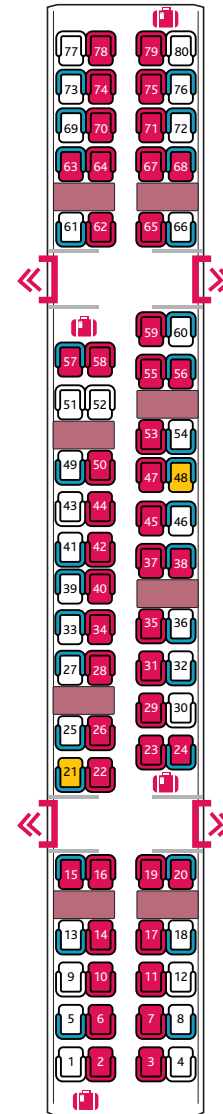

Turbostar Trains

First Class/Standard Coach A

COACH B
▲
(Coach C on 2-car trains)

Standard Coach B

COACH C
▲

▼
COACH A

Standard Coach C

▼
COACH B
(Coach A on 2-car trains)

-  Window seats
-  Priority seats
-  Seat available
-  Table
-  Wheelchair space
-  Accessible toilet
-  Toilet
-  Luggage storage
-  Entrance/Exit
-  Bike storage
-  NR This seat is non-reservable
-  - - - - Sliding door
-  • Plug socket available
-  Seat not available
-  Not for public use