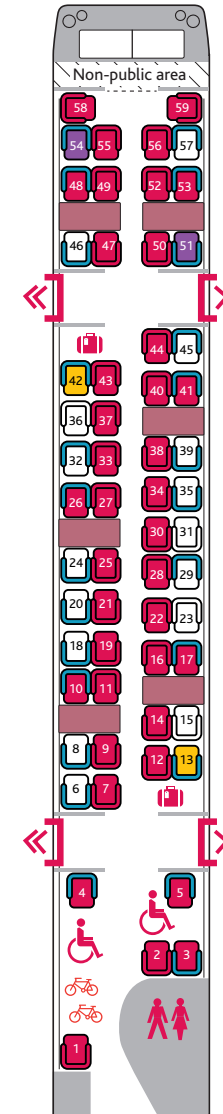

Turbostar Trains

First Class/Standard Coach A

COACH B
▲
(Coach C on 2-car trains)

Standard Coach B

COACH C
▲

▼
COACH A

Standard Coach C

▼
COACH B
(Coach A on 2-car trains)

-  Window seats
-  Priority seats
-  Seat available
-  Table
-  Wheelchair space
-  Accessible toilet
-  Toilet
-  Luggage storage
-  Entrance/Exit
-  Bike storage
-  NR This seat is non-reservable
-  - - - - Sliding door
-  • Plug socket available
-  Seat not available
-  Not for public use