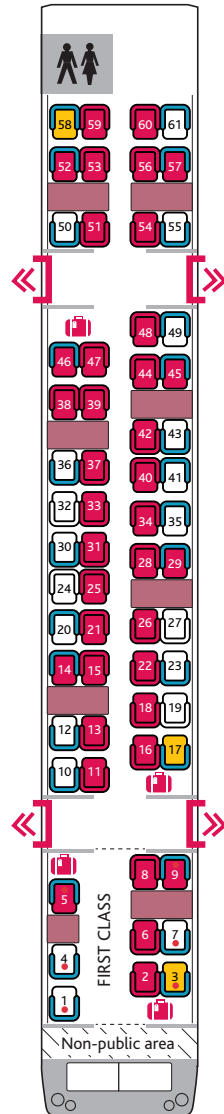

Turbostar Trains

First Class/Standard Coach A

COACH B
▲
(Coach C on 2-car trains)

Standard Coach B

COACH C
▲

▼
COACH A

Standard Coach C

▼
COACH B
(Coach A on 2-car trains)

-  Window seats
-  Priority seats
-  Seat available
-  Table
-  Wheelchair space
-  Accessible toilet
-  Toilet
-  Luggage storage
-  Entrance/Exit
-  Bike storage
-  NR This seat is non-reservable
-  - - - - Sliding door
-  • Plug socket available
-  Seat not available
-  Not for public use