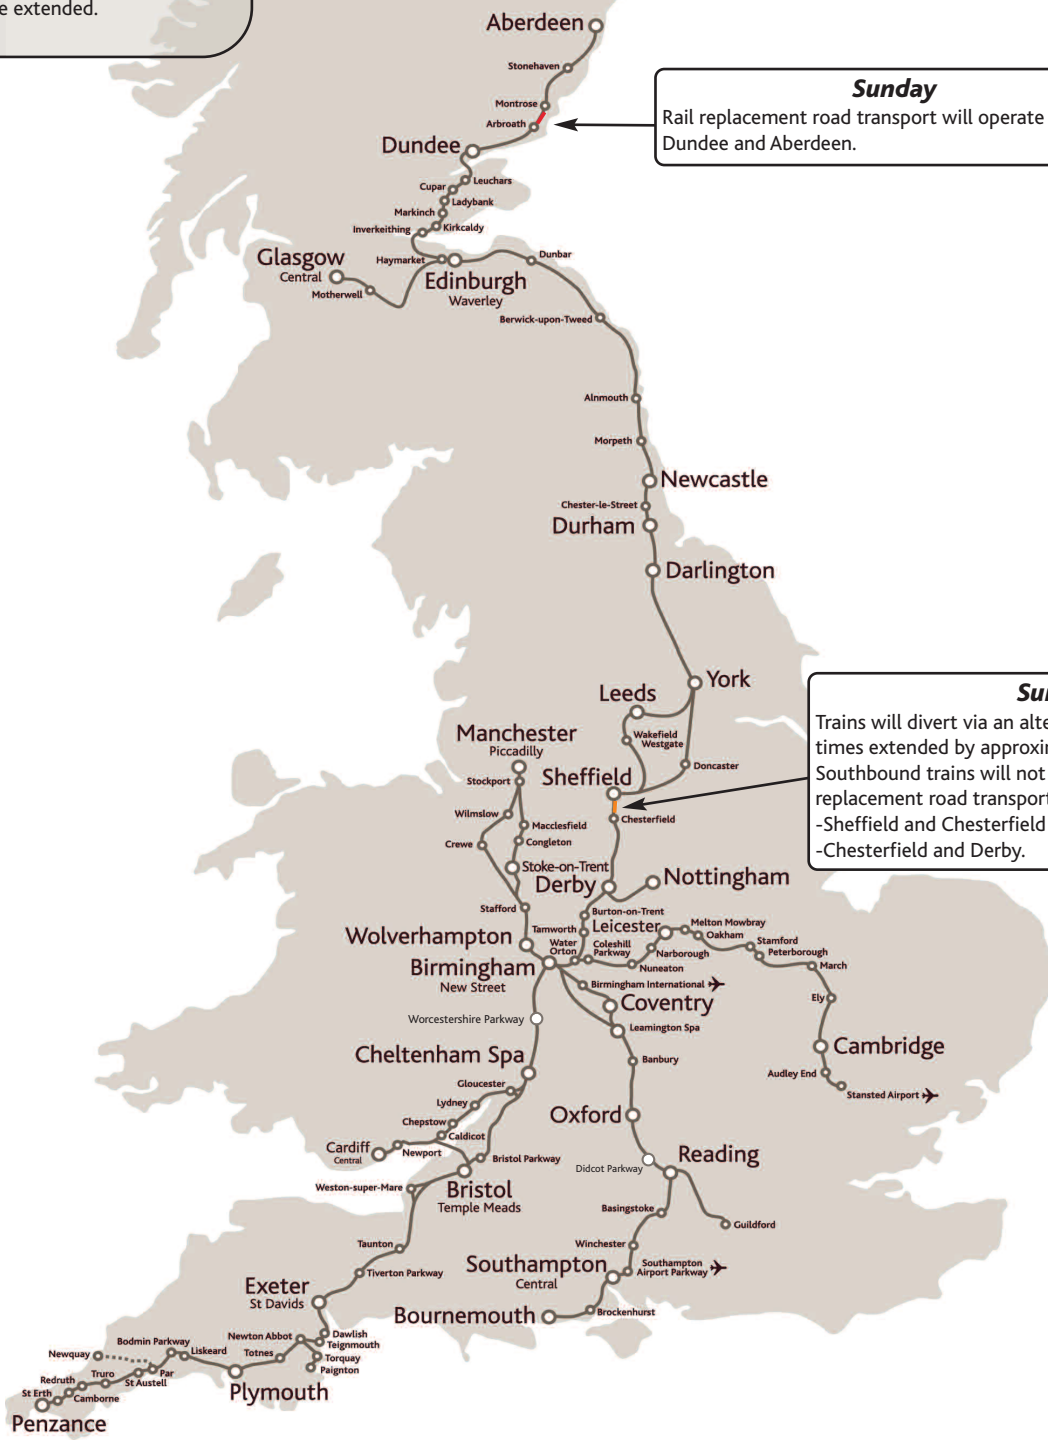

# CHANGES TO TRAIN TIMES.

## Sunday 17 January 2021

The following track improvement works will be taking place at the locations below. For timetable information you can download our free Train Tickets app or call National Rail Enquiries on 03457 48 49 50.

**Key**

- Route open.
- Route closed road replacement in operation.
- Trains operate on a diversionary route, journey times may be extended.

**Sunday**  
 Rail replacement road transport will operate between Dundee and Aberdeen.

**Sunday**  
 Trains will divert via an alternative route and journey times extended by approximately 30 minutes. Southbound trains will not call at Chesterfield. Rail replacement road transport will operate between -Sheffield and Chesterfield -Chesterfield and Derby.