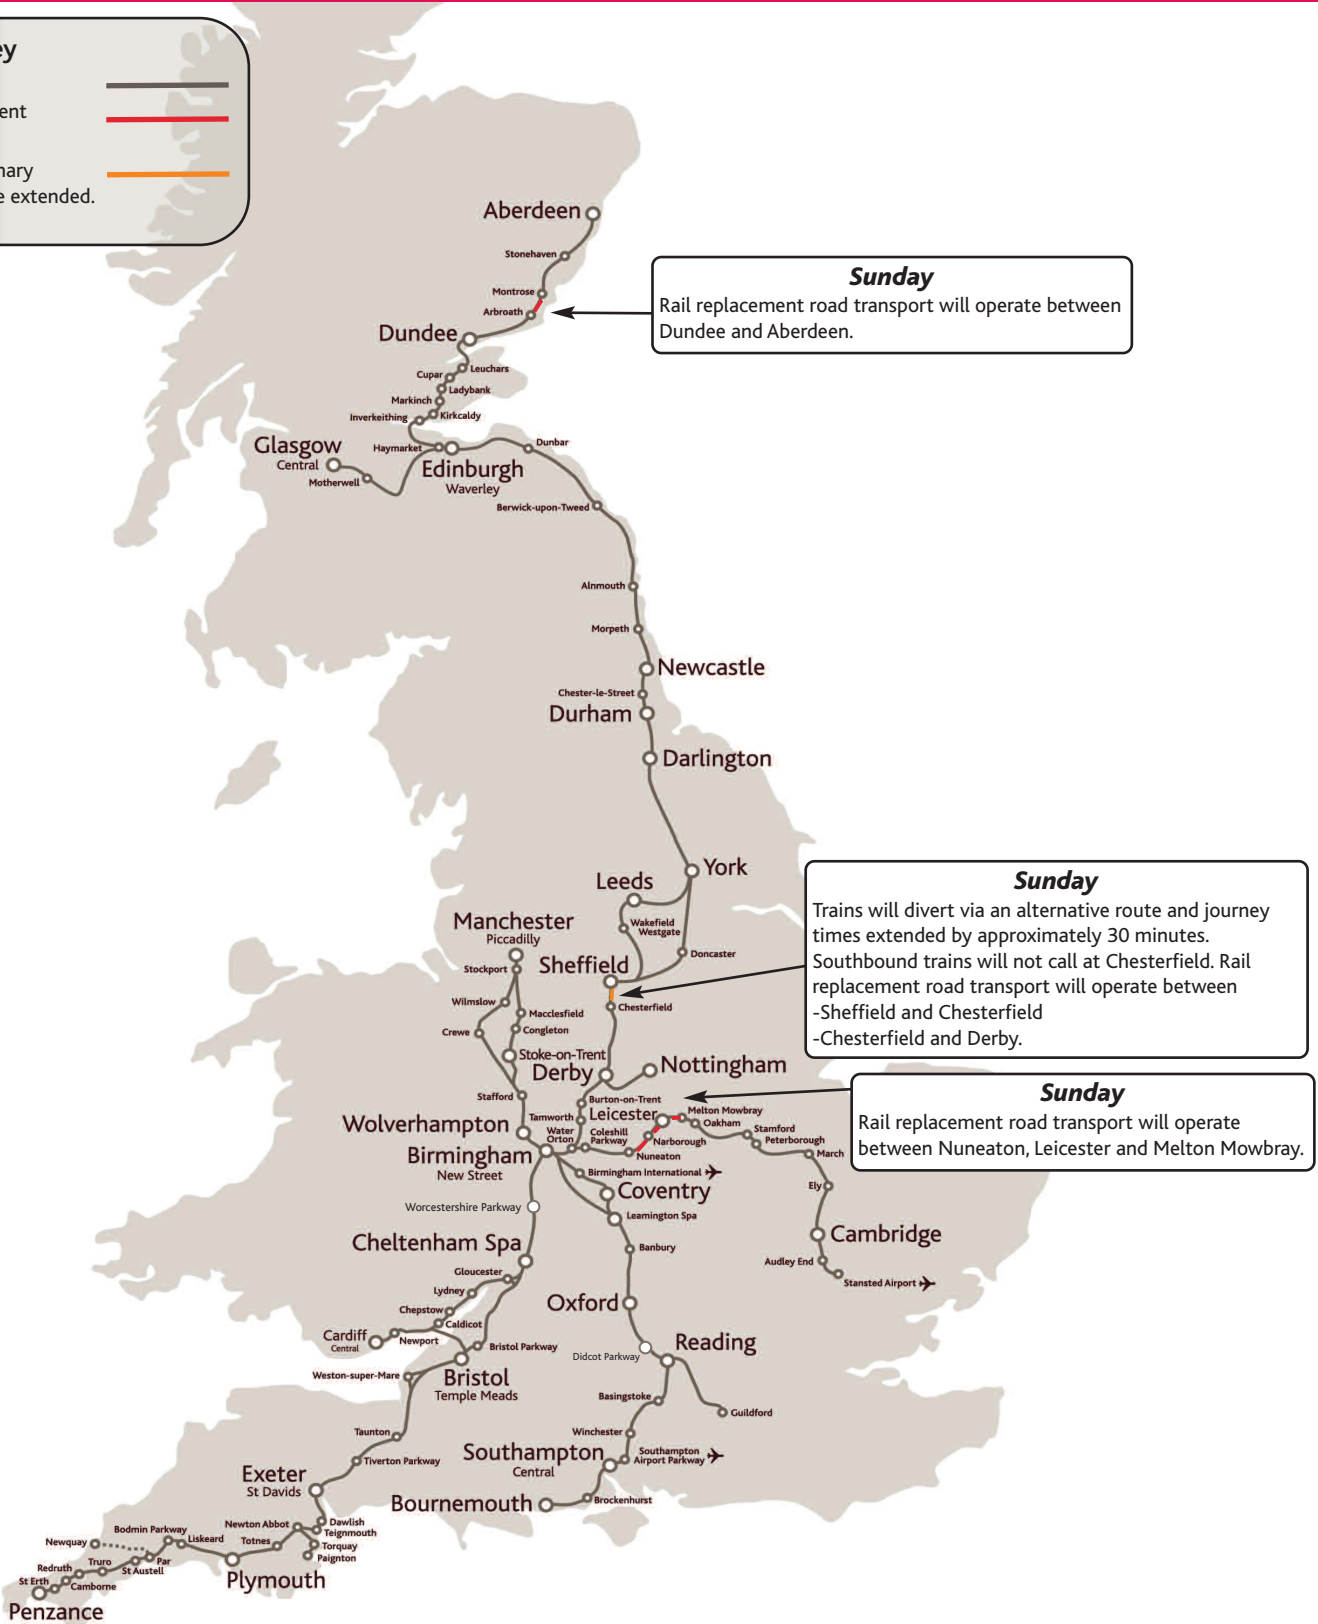

## Sunday 24 January 2021

The following track improvement works will be taking place at the locations below. For timetable information you can download our free Train Tickets app or call National Rail Enquiries on 03457 48 49 50.

**Key**

- Route open.
- Route closed road replacement in operation.
- Trains operate on a diversionary route, journey times may be extended.

**Sunday**  
Rail replacement road transport will operate between Dundee and Aberdeen.

**Sunday**  
Trains will divert via an alternative route and journey times extended by approximately 30 minutes. Southbound trains will not call at Chesterfield. Rail replacement road transport will operate between -Sheffield and Chesterfield -Chesterfield and Derby.

**Sunday**  
Rail replacement road transport will operate between Nuneaton, Leicester and Melton Mowbray.