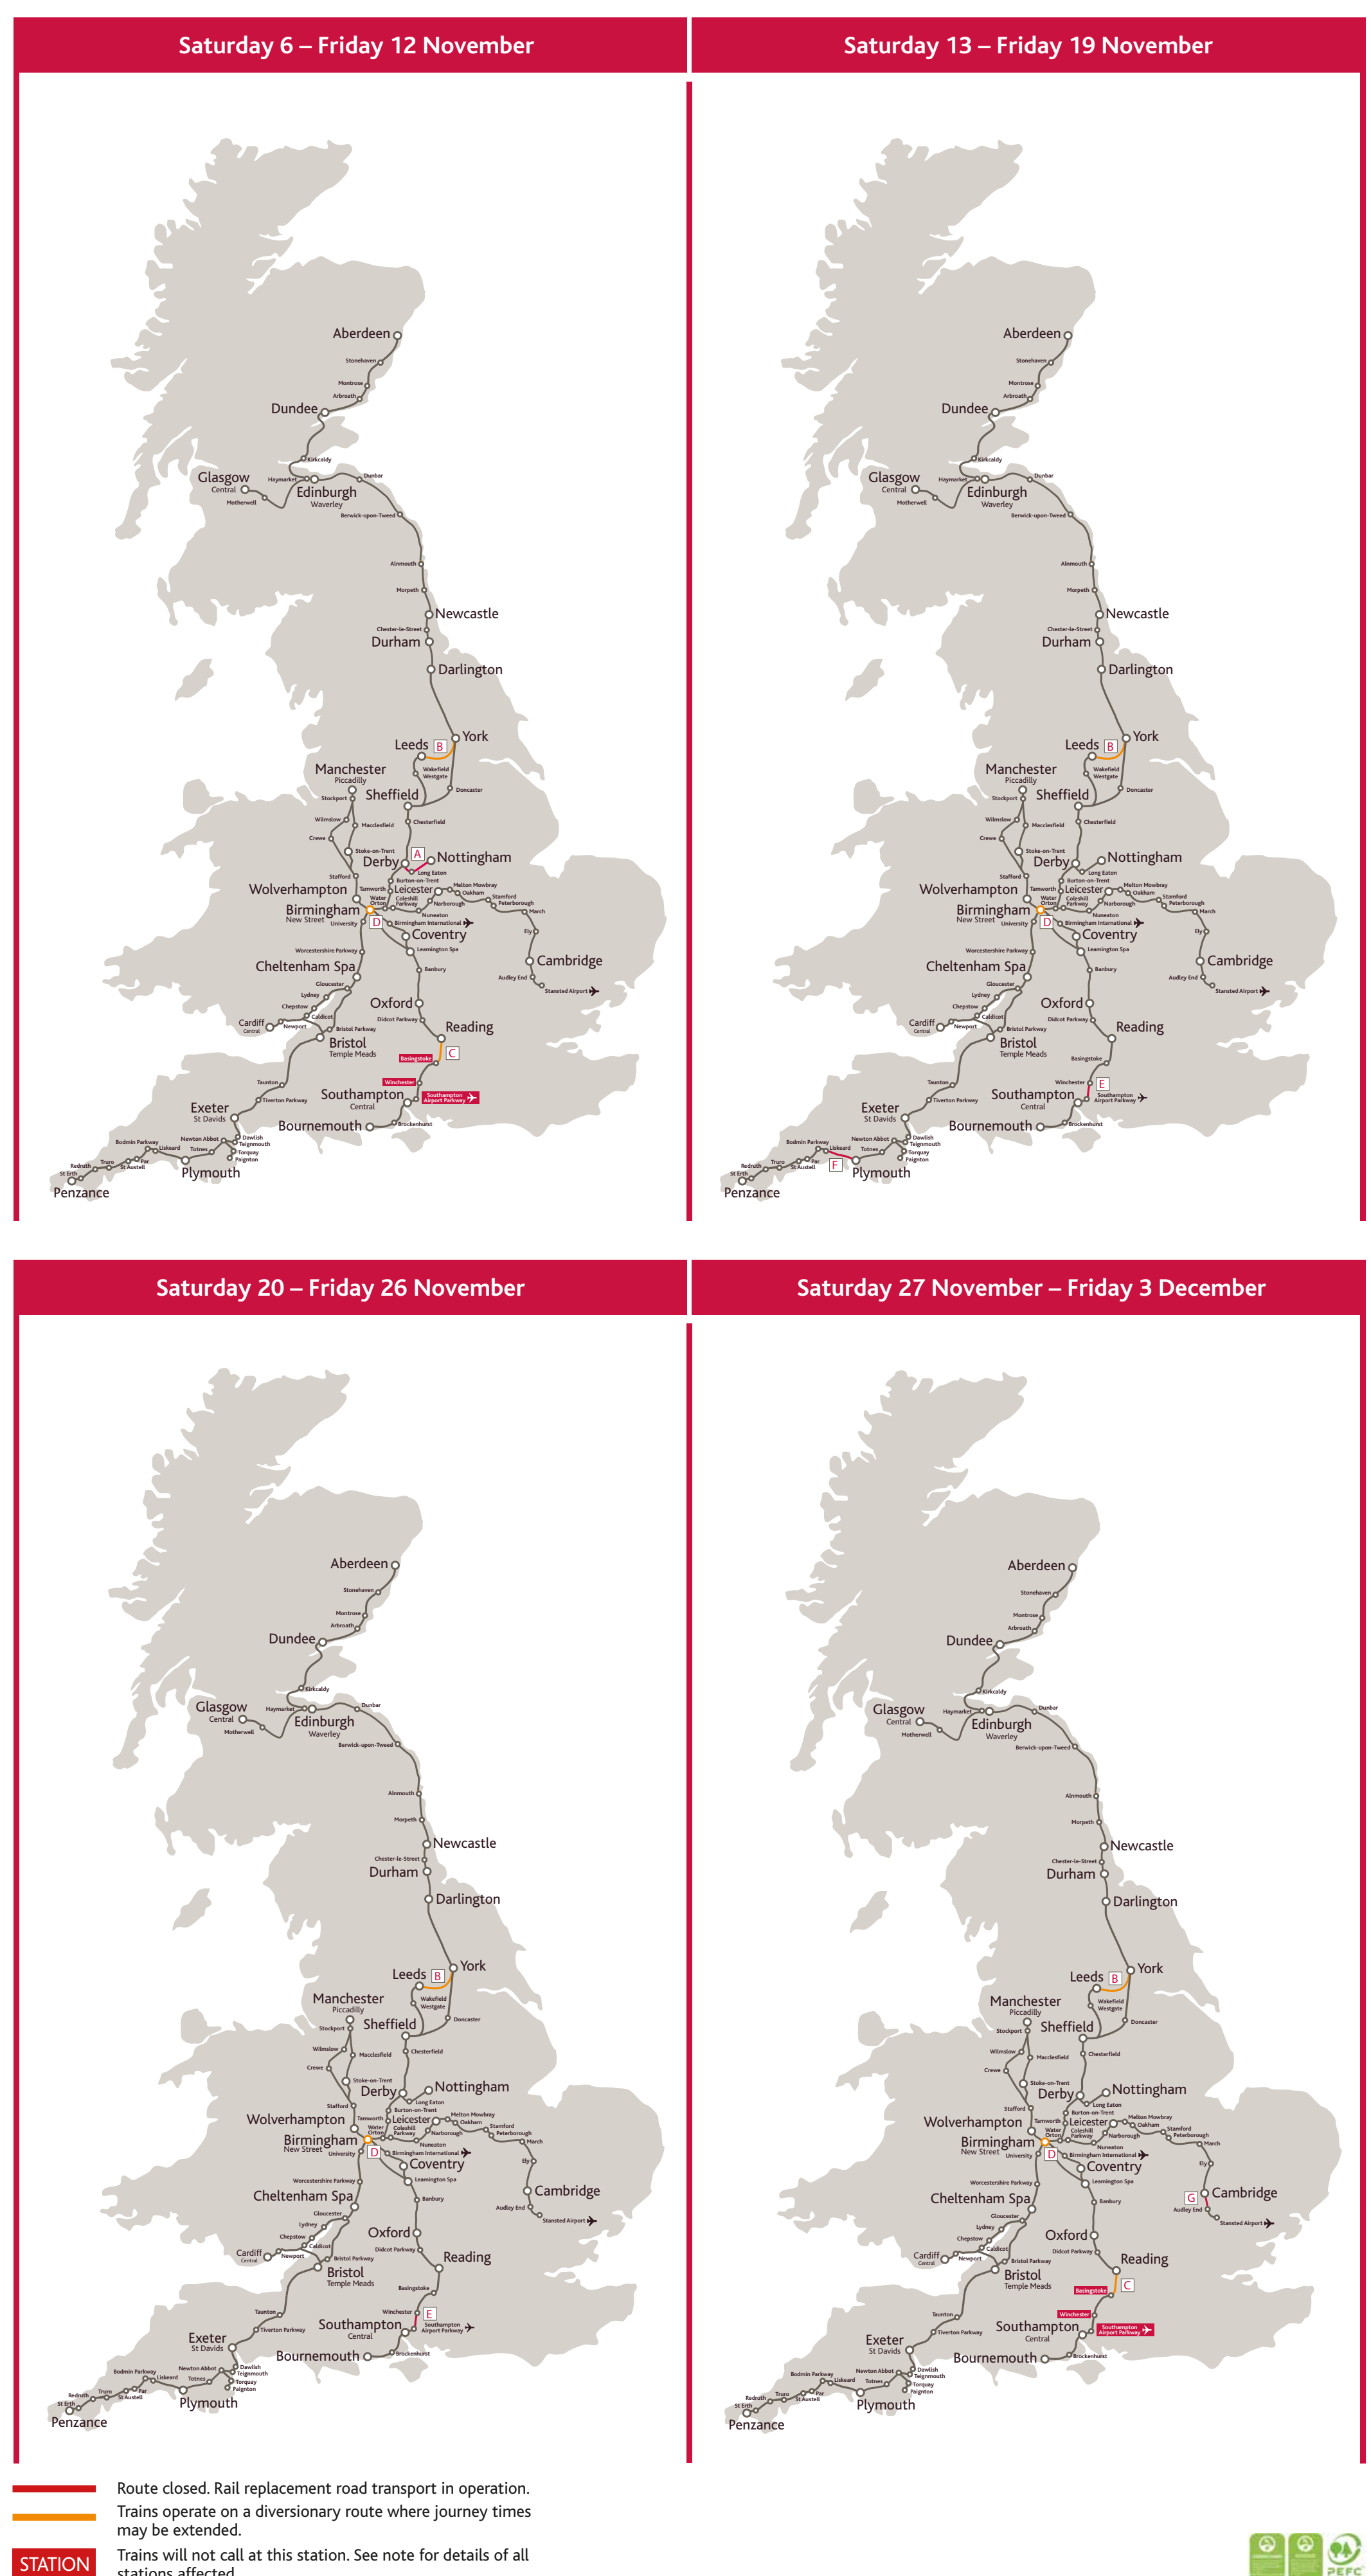

- **A Nottingham**
  Sunday 7 November.
  Monday 8 – Friday 12 November from 0001 to 0455 each night
  Sunday. Rail replacement road transport will operate between Derby and Nottingham.
  Monday – Friday. The 2309 Birmingham New Street to Nottingham will terminate at Derby. Rail replacement road transport will operate from Derby to Nottingham.
- **B Leeds**
  All Sundays in November until 1010. Tuesday 30 November – Friday 3 December from 2155 to 0555 each night
  Sundays. The 0918 Leeds to Edinburgh Waverley will depart a few minutes earlier and the 0935 York to Plymouth will start from Leeds.
  Tuesday – Friday. The 0543 Leeds to Edinburgh Waverley will arrive a few minutes later into York.
- **C Basingstoke**
  Sundays 7, 28 November
  Trains will not call at Basingstoke, Winchester and Southampton Airport Parkway. Journey times will be extended by one hour. Rail replacement road transport will operate between Reading – Basingstoke on Sunday 7 November and Reading – Basingstoke – Winchester on Sunday 28 November.
- **D Birmingham New Street Platform 3**
  Until 28 November
  Trains on some routes will arrive into Birmingham New Street a few minutes later than normal.
- **E Winchester**
  Saturday 13 - Sunday 14 November.
  Sunday 21 November
  Saturday. Trains will not call at Winchester and Southampton Airport Parkway. Journey times will be extended by approximately 45 minutes.
  Sundays. Rail replacement road transport will operate between -Eastleigh - Southampton Airport Parkway – Bournemouth.
  -Eastleigh and Southampton Central.
- **F Liskeard**
  Sunday 14 November
  Sunday 14 November. The 0820 Aberdeen to Penzance on Saturday will terminate at Plymouth and the 0930 Penzance to Newcastle on Sunday will start from Plymouth. Rail replacement road transport will operate between Plymouth and Liskeard.
  Saturday 20 – Sunday 21 November. Trains will start and terminate at Plymouth. Rail replacement road transport will operate between Plymouth and Liskeard.
- **G Cambridge**
  Sunday 28 November
  Rail replacement road transport will operate between Cambridge and Stansted Airport.

For more information please visit crosscountrytrains.co.uk or call National Rail Enquires on **03457 48 49 50**