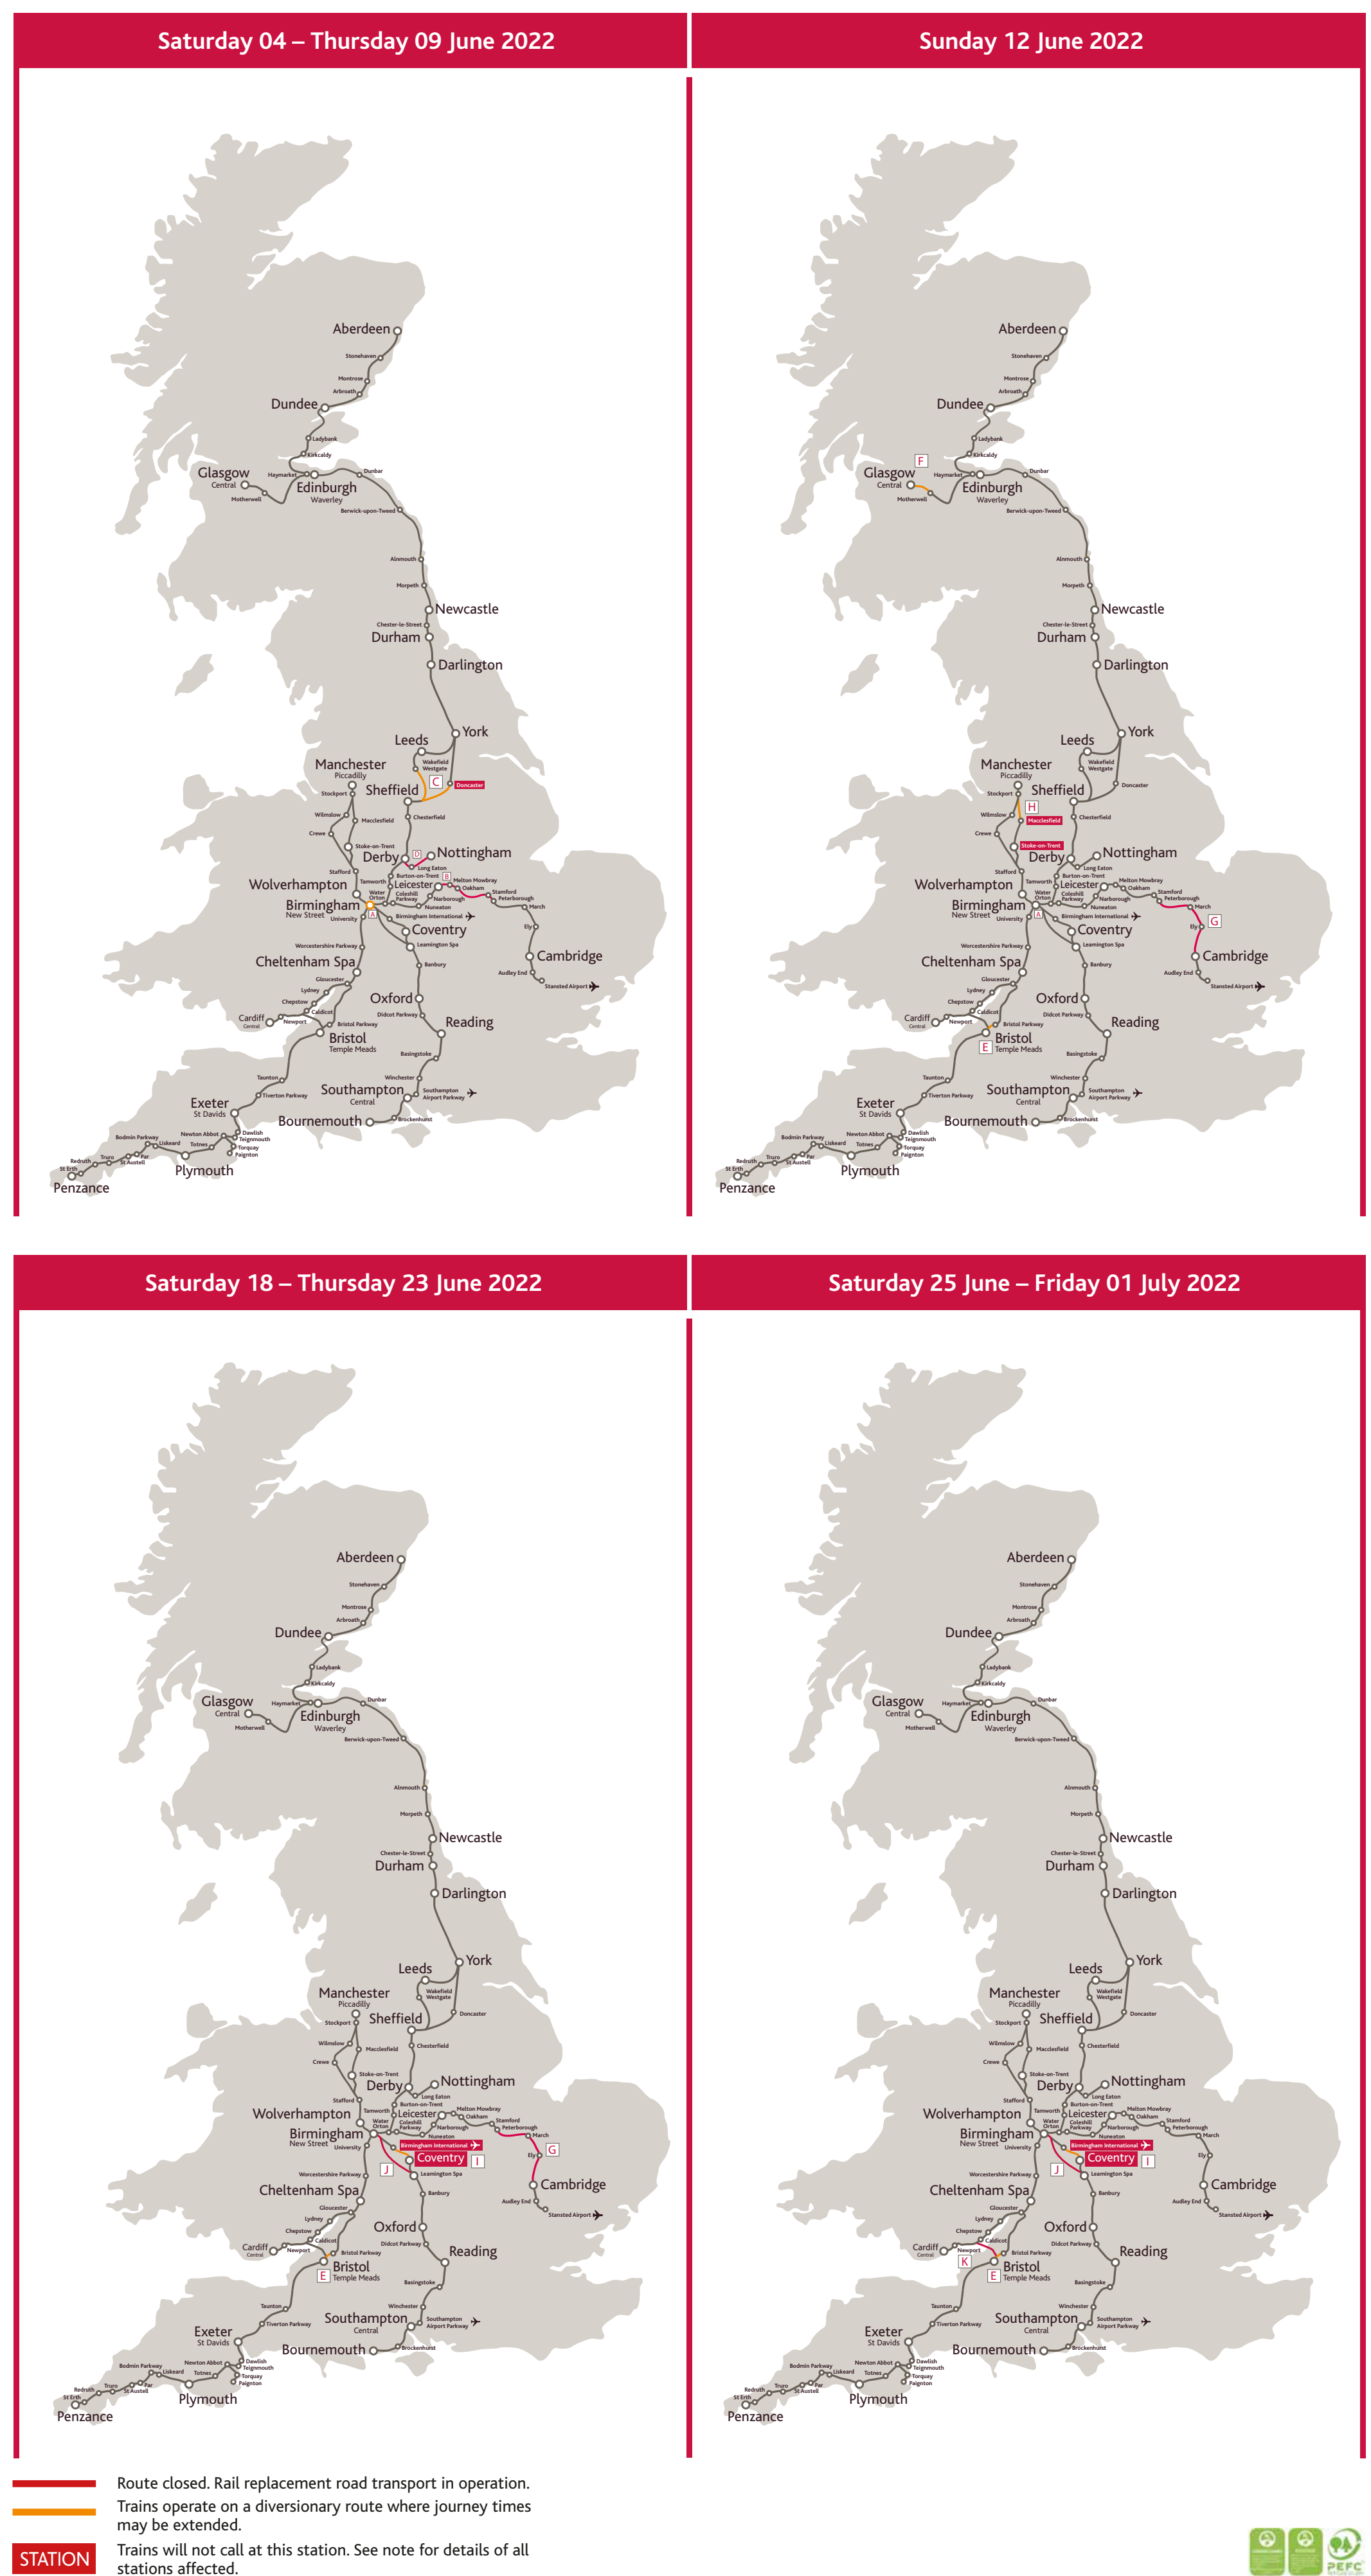

F Motherwell
Sunday 12 June

Trains will not call at Motherwell. Rail replacement road transport will operate between Edinburgh Waverley and Motherwell.

G Ely
Sundays 12, 19, 26 June

Sunday 12 June. Rail replacement road transport will operate between Ely, March and Peterborough.
Rail replacement road transport will operate between Cambridge North, Ely, March and Peterborough on Sunday 19 June. Cambridge, Ely, March and Peterborough on Sunday 26 June.

H Macclesfield
Sunday 12 June

Trains will not call at Macclesfield and Stoke on Trent but will call additionally at Wilmslow. Rail replacement road transport will operate between
-Stafford, Stoke and Macclesfield
- Stoke, Macclesfield and Wilmslow.

I Coventry
Saturdays 18, 25 – Sundays 19, 26 June

Trains will not call at Coventry and Birmingham International. Rail replacement road transport will operate between Leamington Spa, Coventry and Birmingham International.

J Tyseley
Monday 20 – Thursday 23 June

The 2309 Birmingham New Street to Derby will not run. The 2106 Cardiff to Birmingham New Street will be extended to Derby.

K Bristol Parkway
Friday 01 July

The 0520 Bristol Temple Meads to Cardiff Central will not run. Rail replacement road transport will operate from Bristol Temple Meads, Bristol Parkway to Newport.

For more information please visit crosscountrytrains.co.uk or call National Rail Enquires on 03457 48 49 50