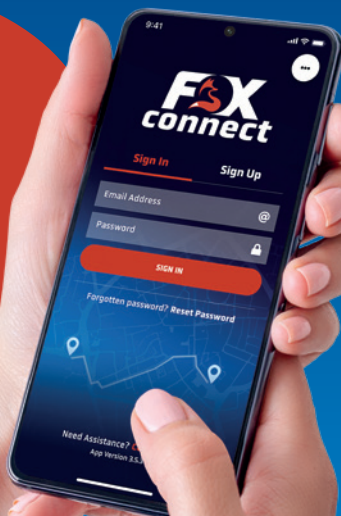

Try a brand new
and convenient
way to travel
in **South West
Leicestershire***

Book your journey to travel
anywhere in the **Service Area** or direct to:

- Fosse Park • Enderby Park & Ride •
- Next HQ • Magna Park • Carlton Park •
- Hinckley and Narborough train station •

Operated by
**national
express**
Transport Solutions

Department
for Transport

* Service area shown on the map, see overleaf.

Hinckley
Train And Bus
Stations

Booking a journey is as easy as 1, 2, 3 with the FoxConnect app.

Step 1: Click the plus icon to book a trip – enable location services by clicking ‘Yes’.

Step 2: Choose your destination, select passenger requirements and set the departure time from your pick-up point.