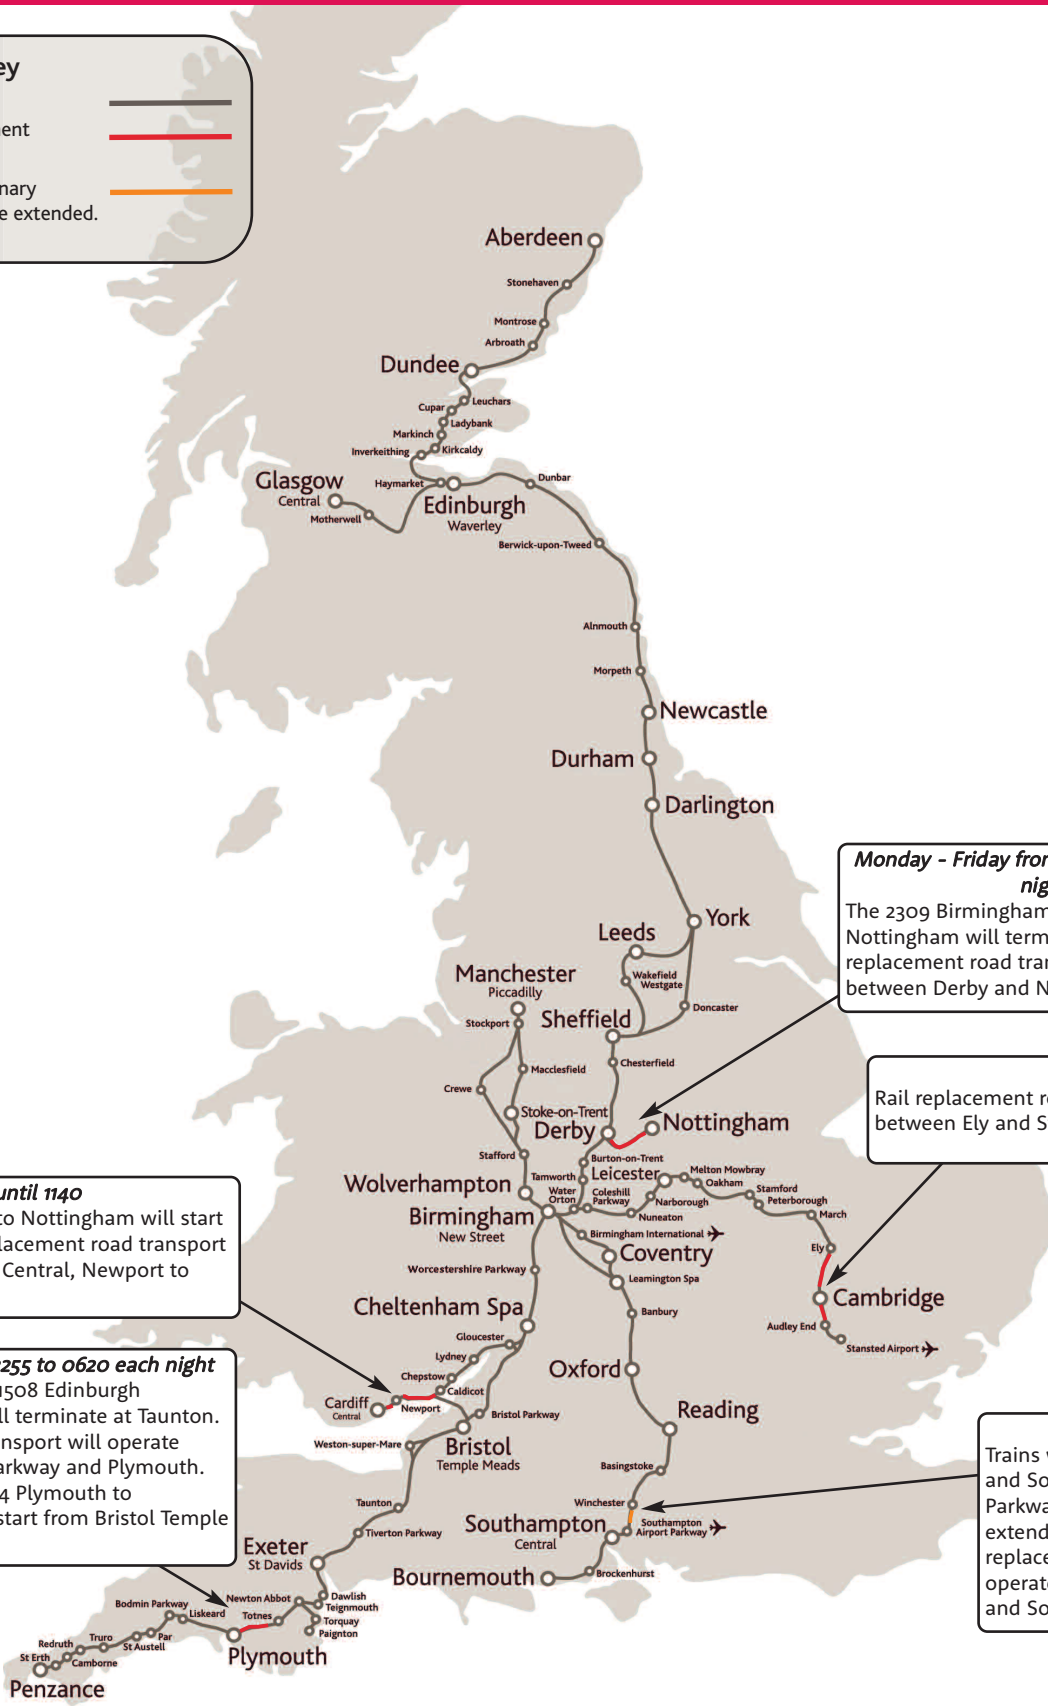

CHANGES TO TRAIN TIMES.

Saturday 02 - Friday 08 December 2023

The following track improvement works will be taking place at the locations below. For timetable information you can download our free Train Tickets app or call National Rail Enquiries on 03457 48 49 50.

Key

- Route open.
- Route closed road replacement in operation.
- Trains operate on a diversionary route, journey times may be extended.

Monday - Friday from 2350 to 0455 each night
 The 2309 Birmingham New Street to Nottingham will terminate at Derby. Rail replacement road transport will operate between Derby and Nottingham.

Sunday
 Rail replacement road transport will operate between Ely and Stansted Airport.

Sunday until 1140
 The 1049 Cardiff Central to Nottingham will start from Gloucester. Rail replacement road transport will operate from Cardiff Central, Newport to Gloucester.

Monday - Friday from 2255 to 0620 each night
 Monday - Thursday. The 1508 Edinburgh Waverley to Plymouth will terminate at Taunton. Rail replacement road transport will operate from Taunton, Tiverton Parkway and Plymouth. Tuesday - Friday. The 0524 Plymouth to Edinburgh Waverley will start from Bristol Temple Meads.