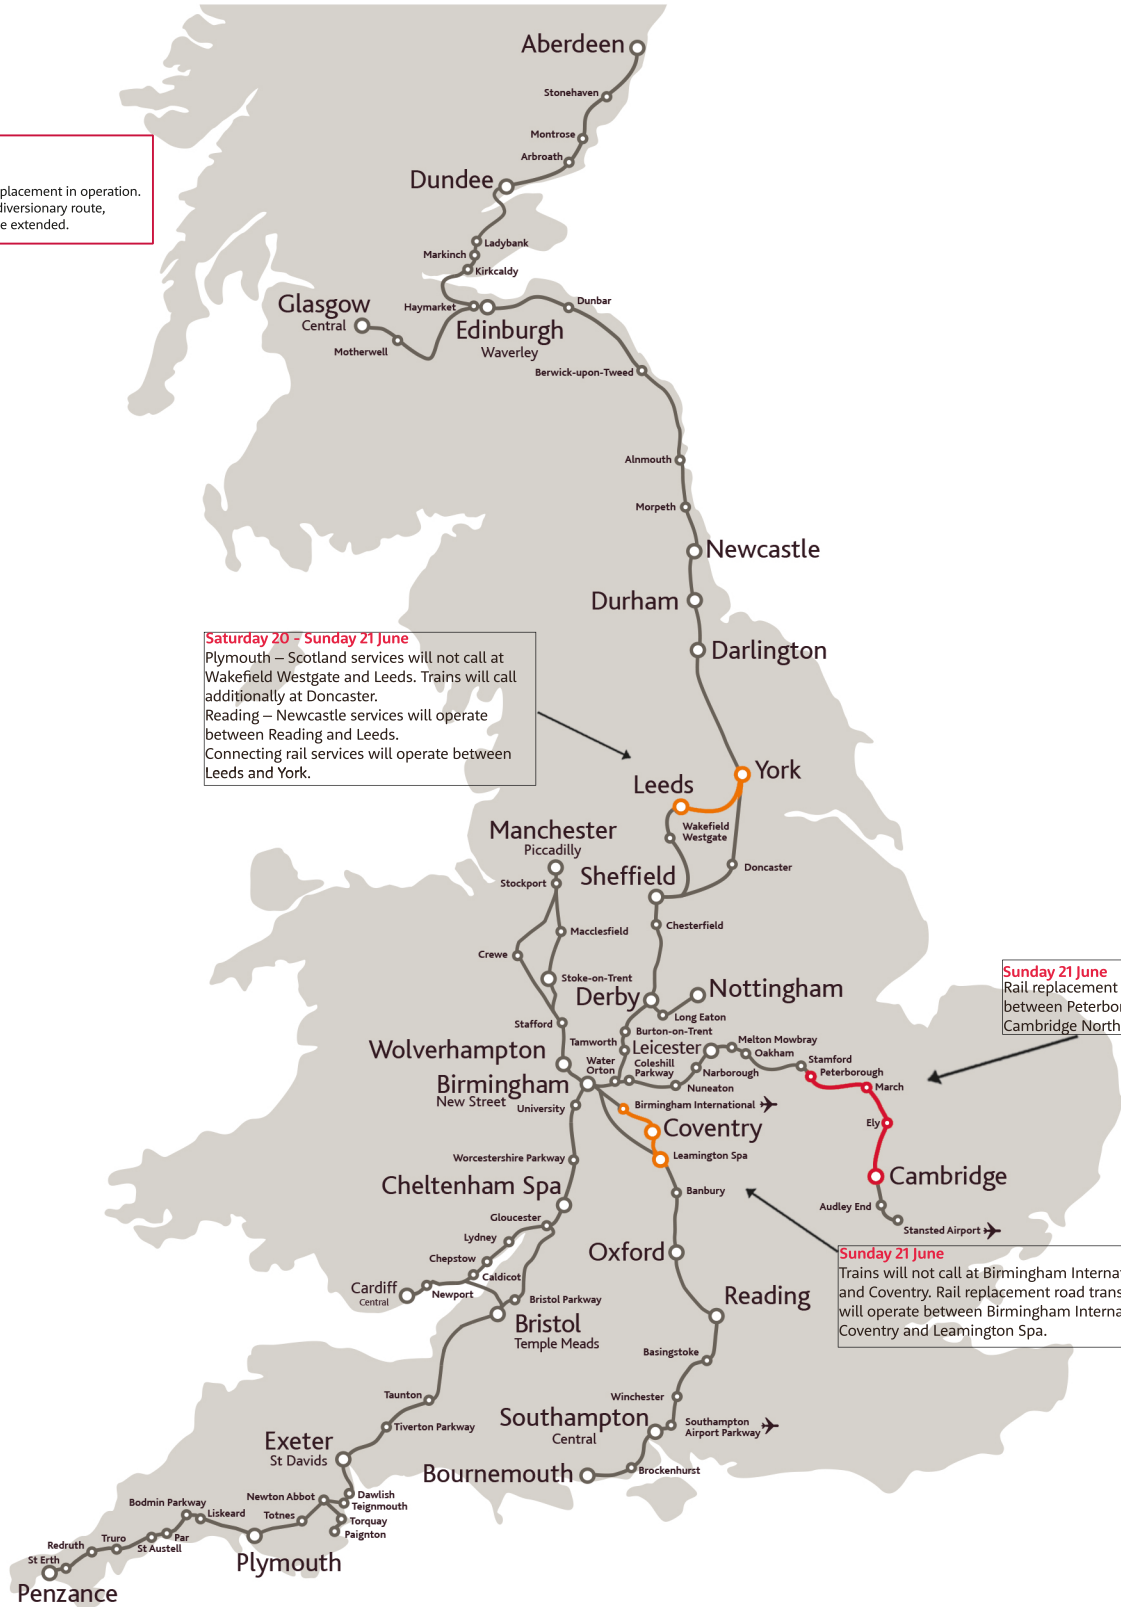

Changes to train times

Saturday 20 - Sunday 21 June 2026

KEY

- Route open.
- Route closed road replacement in operation.
- Trains operate on a diversionary route, journey times may be extended.

Saturday 20 - Sunday 21 June
 Plymouth – Scotland services will not call at Wakefield Westgate and Leeds. Trains will call additionally at Doncaster.
 Reading – Newcastle services will operate between Reading and Leeds.
 Connecting rail services will operate between Leeds and York.

Sunday 21 June
 Rail replacement road transport will operate between Peterborough, March, Ely and Cambridge North.

Sunday 21 June
 Trains will not call at Birmingham International and Coventry. Rail replacement road transport will operate between Birmingham International, Coventry and Leamington Spa.