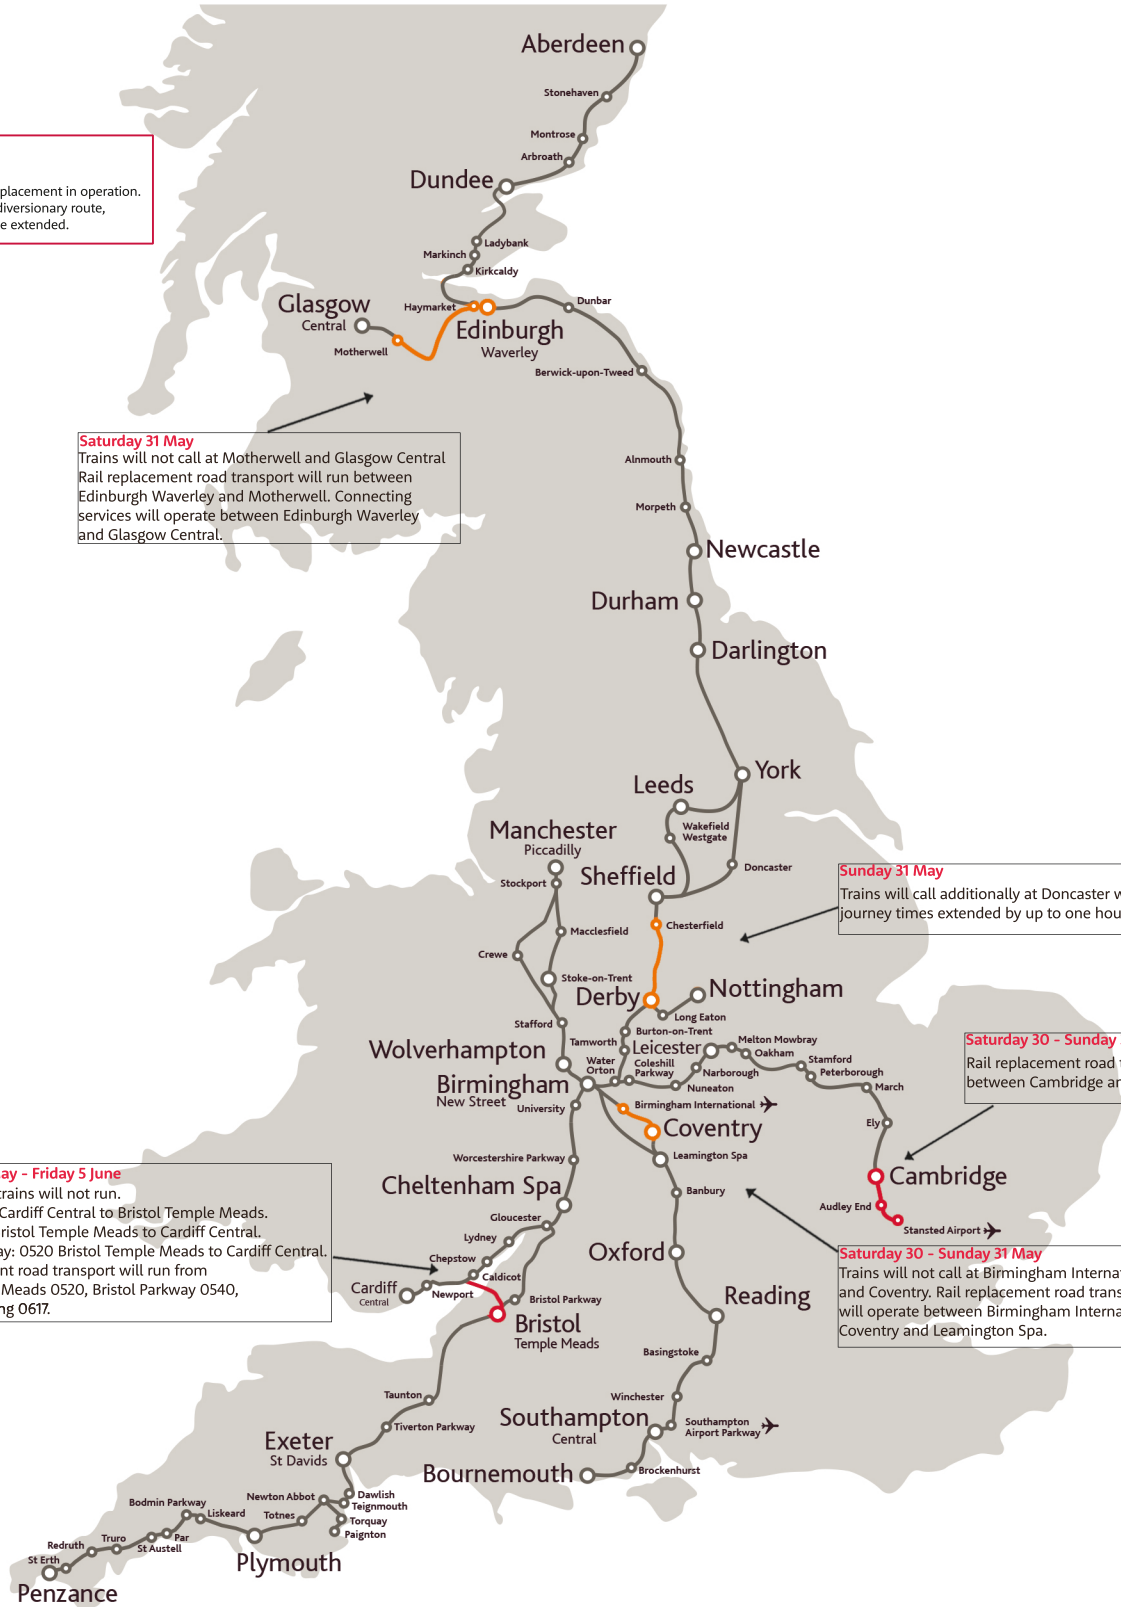

Changes to train times

Saturday 30 May - Friday 5 June 2026

KEY

- Route open.
- Route closed road replacement in operation.
- Trains operate on a diversionary route, journey times may be extended.

Saturday 31 May
Trains will not call at Motherwell and Glasgow Central. Rail replacement road transport will run between Edinburgh Waverley and Motherwell. Connecting services will operate between Edinburgh Waverley and Glasgow Central.

Sunday 31 May
Trains will call additionally at Doncaster with journey times extended by up to one hour.

Saturday 30 - Sunday 31 May
Rail replacement road transport will operate between Cambridge and Stansted Airport.

Saturday 30 - Sunday 31 May
Trains will not call at Birmingham International and Coventry. Rail replacement road transport will operate between Birmingham International, Coventry and Leamington Spa.

Saturday 30 May - Friday 5 June
The following trains will not run.
Saturday: 2135 Cardiff Central to Bristol Temple Meads.
Sunday: 1022 Bristol Temple Meads to Cardiff Central.
Monday - Friday: 0520 Bristol Temple Meads to Cardiff Central.
Rail replacement road transport will run from Bristol Temple Meads 0520, Bristol Parkway 0540, Newport arriving 0617.