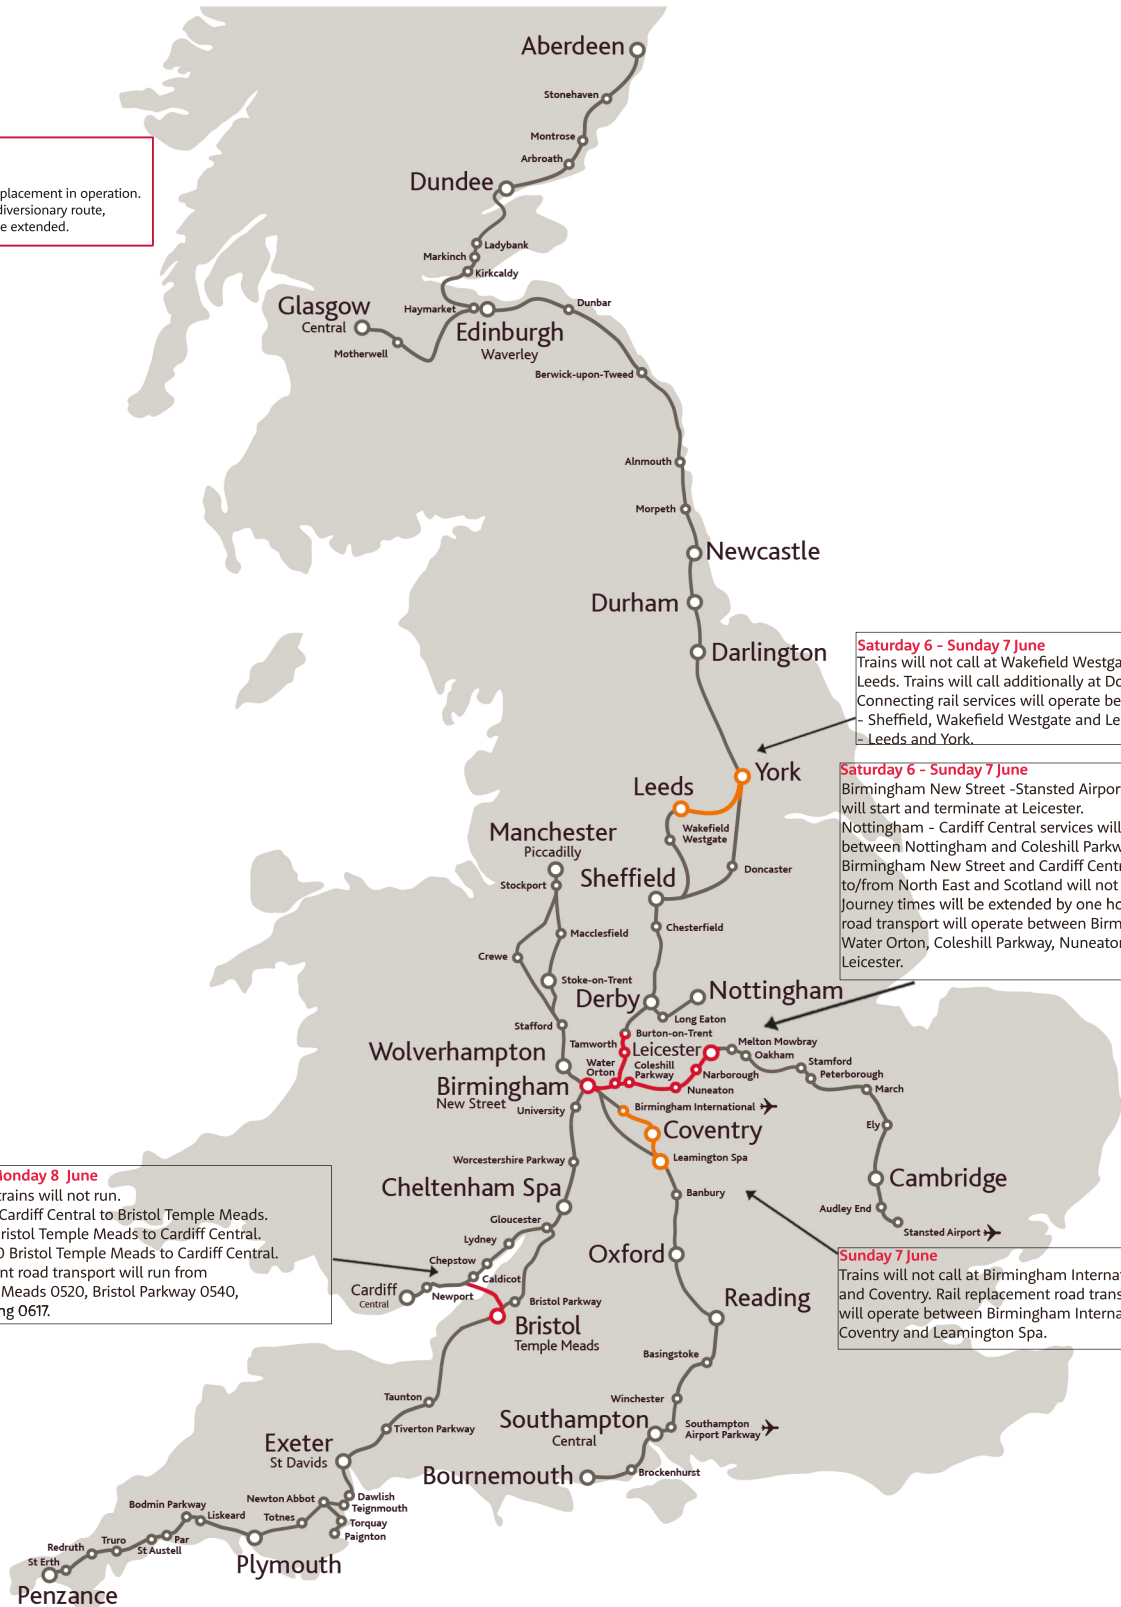

# Changes to train times

Saturday 6 - Friday 12 June 2026

**KEY**

- Route open.
- Route closed road replacement in operation.
- Trains operate on a diversionary route, journey times may be extended.

**Saturday 6 - Sunday 7 June**  
 Trains will not call at Wakefield Westgate and Leeds. Trains will call additionally at Doncaster. Connecting rail services will operate between:  
 - Sheffield, Wakefield Westgate and Leeds.  
 - Leeds and York.

**Saturday 6 - Sunday 7 June**  
 Birmingham New Street - Stansted Airport services will start and terminate at Leicester. Nottingham - Cardiff Central services will operate between Nottingham and Coleshill Parkway & Birmingham New Street and Cardiff Central. Trains to/from North East and Scotland will not call at Tamworth. Journey times will be extended by one hour. Rail replacement road transport will operate between Birmingham New Street, Water Orton, Coleshill Parkway, Nuneaton and stations to Leicester.

**Saturday 6 - Monday 8 June**  
 The following trains will not run.  
 Saturday: 2135 Cardiff Central to Bristol Temple Meads.  
 Sunday: 1022 Bristol Temple Meads to Cardiff Central.  
 Monday - 0520 Bristol Temple Meads to Cardiff Central.  
 Rail replacement road transport will run from Bristol Temple Meads 0520, Bristol Parkway 0540, Newport arriving 0617.

**Sunday 7 June**  
 Trains will not call at Birmingham International and Coventry. Rail replacement road transport will operate between Birmingham International, Coventry and Leamington Spa.